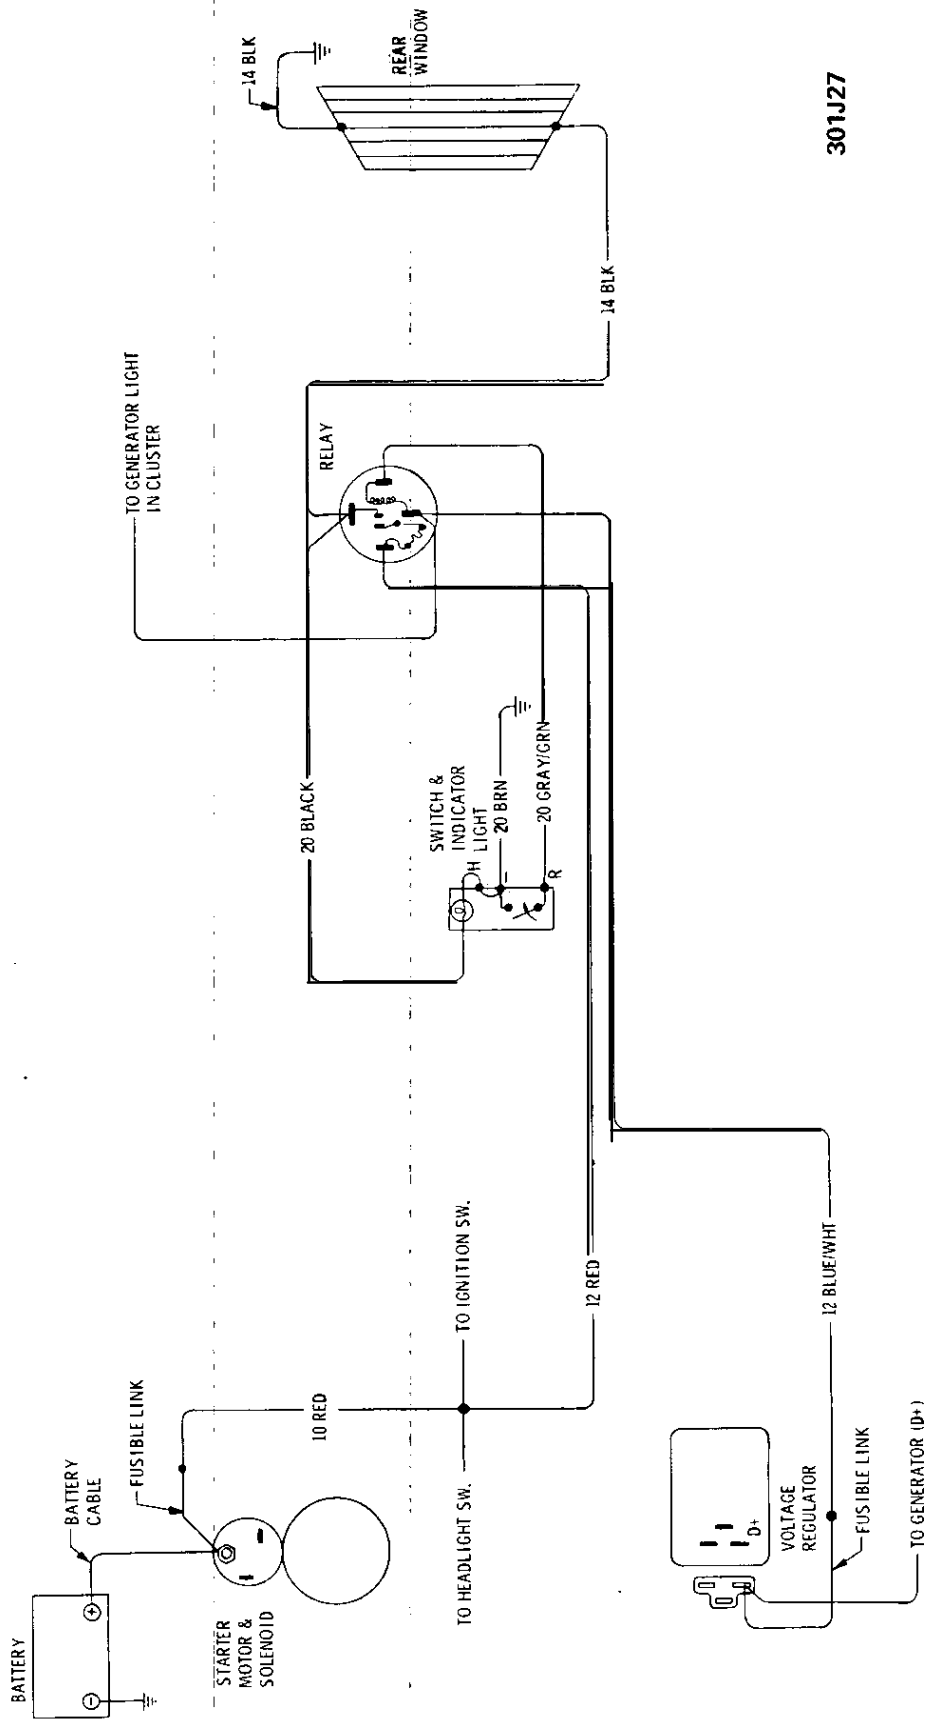

Figure 1J-26 Seat Belt Warning System (Automatic Transmission) • GT

301J27