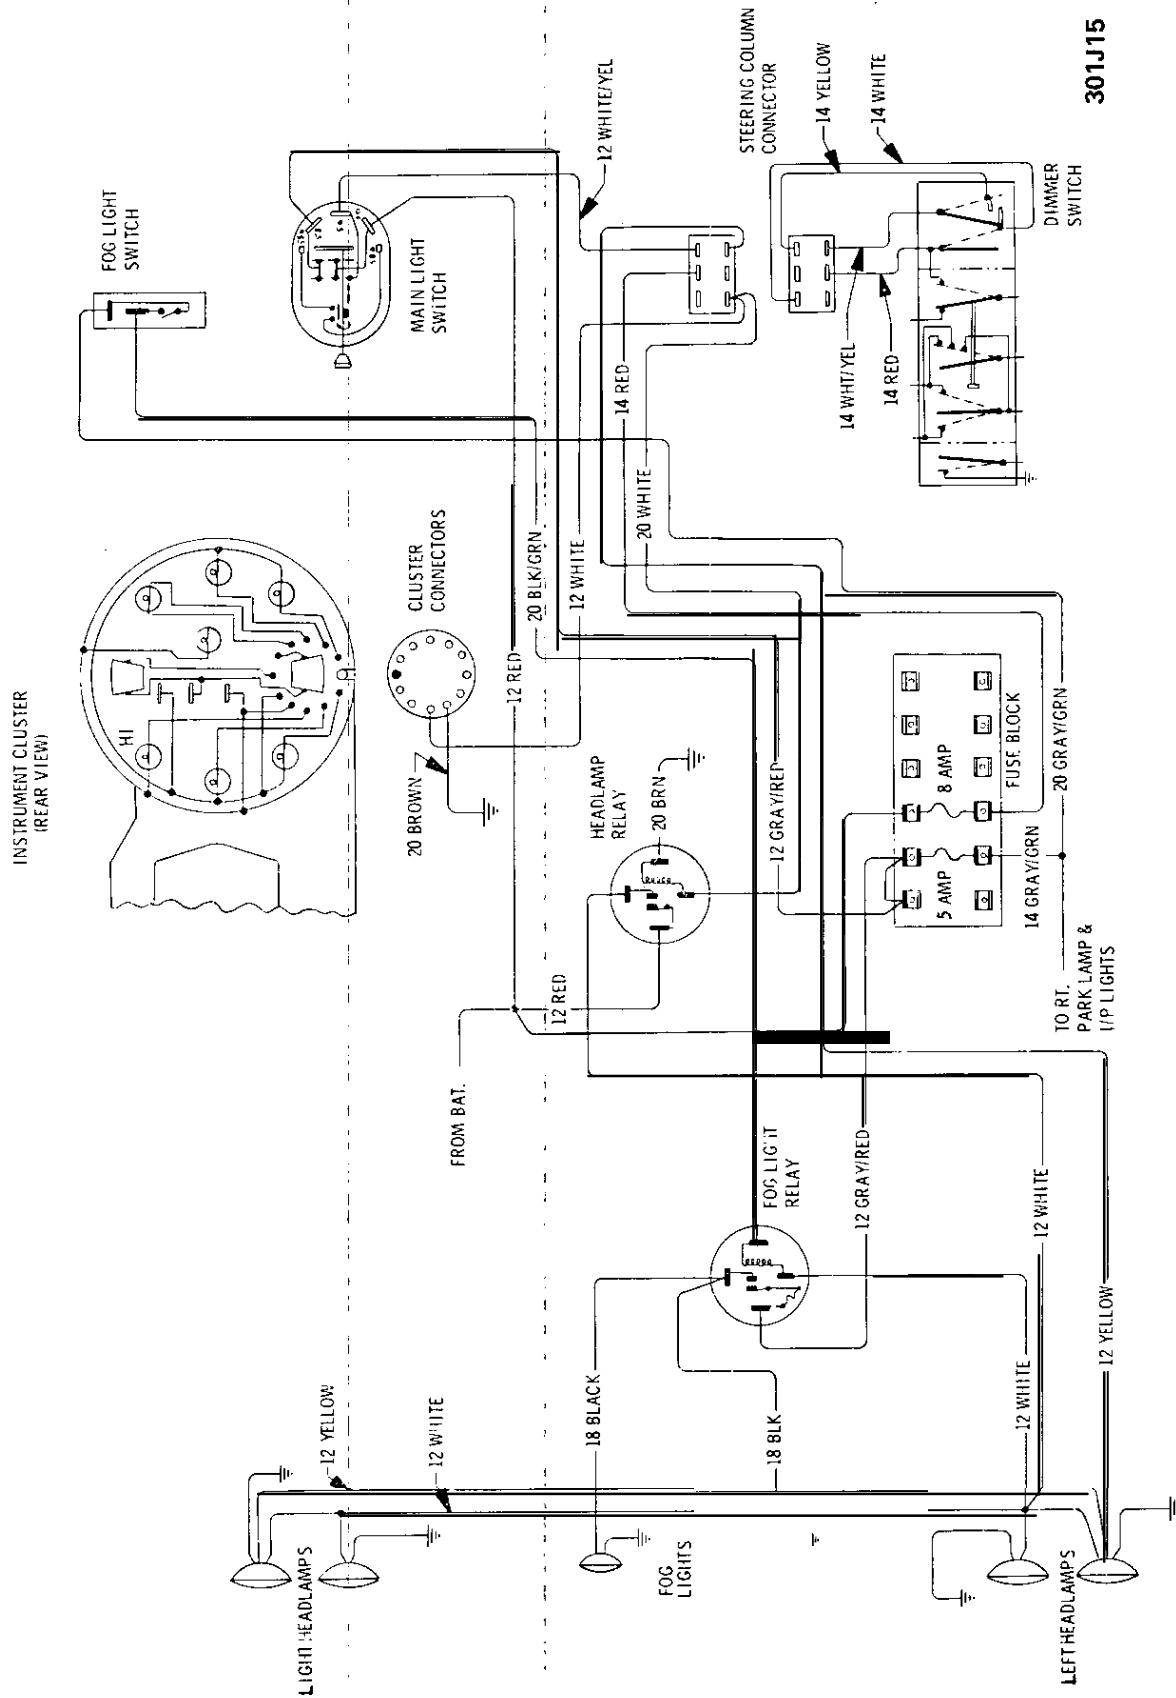

Figure 1J-14 Headlamps Manta

301J15