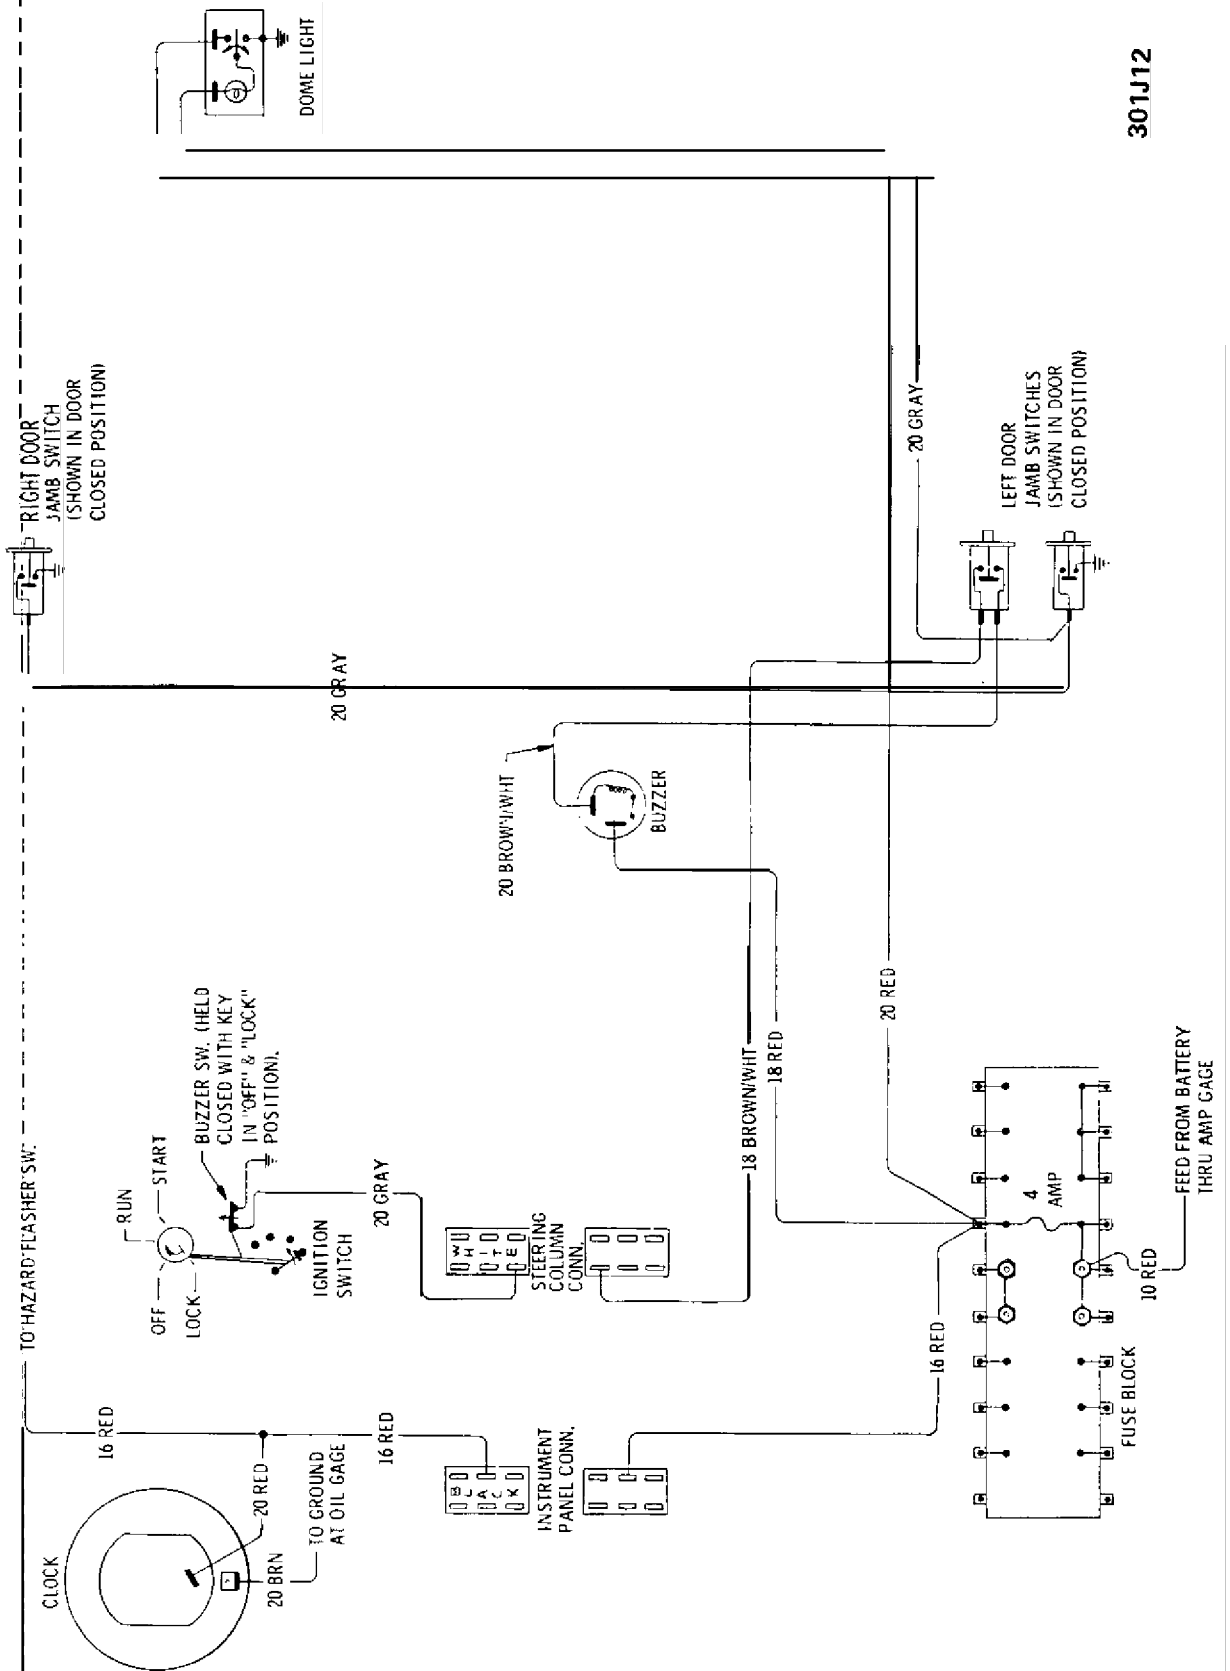

Figure 1J-11 Dome Light and Buzzer - Opel 1900 - Manta

301J12