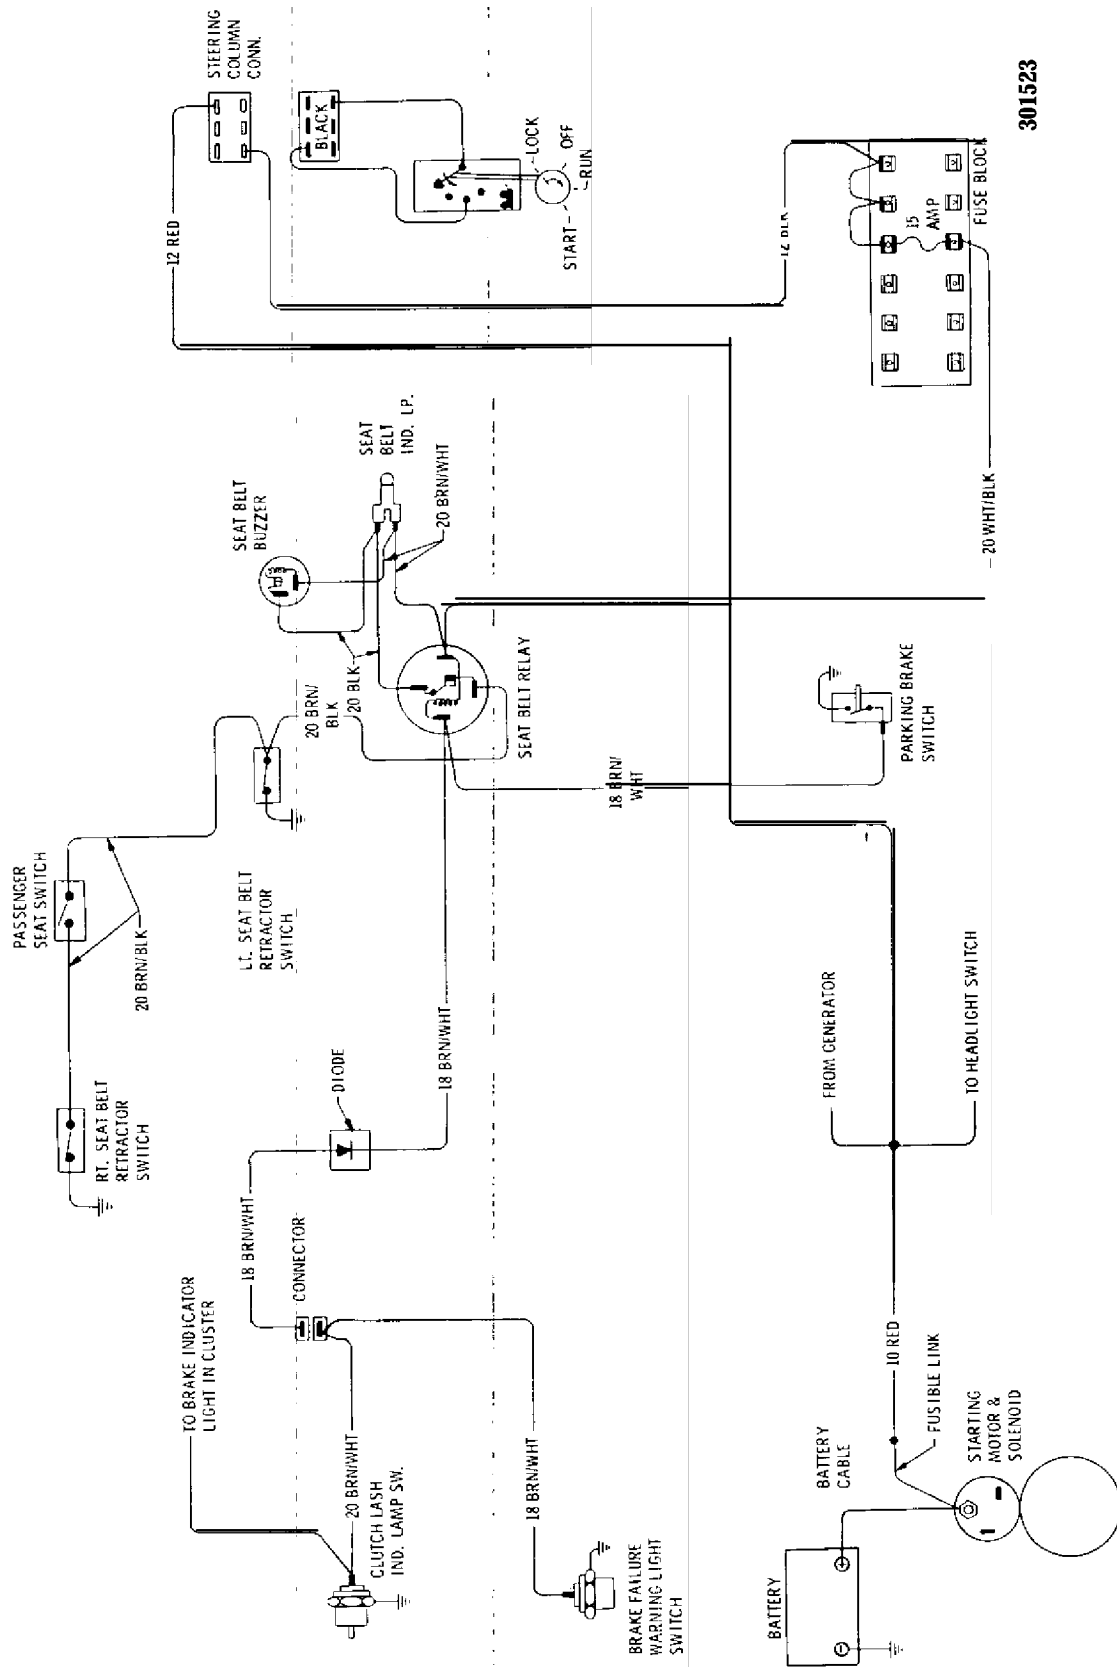

## CONTENTS

Subject	Page No.
<b>1973 WIRING DIAGRAMS:</b>	
Windshield Wiper and Horn - Opel 1900 •	
Manta .....	1 J-74
Windshield Wiper and Horn - Rallye .....	1 J-75
Windshield Wiper and Horn - GT .....	1 J-76
Turn Signal and Hazard Flasher •	
Opel 1900 • Manta .....	1 J-77
Turn Signal and Hazard Flasher - GT .....	1 J-78
Oil, Fuel, Temp, Tach, Stop and Brake	
Warning Light . GT .....	1 J-79
Blower Motor, Lighter and Backup Lights •	
Opel 1900 . Manta .....	1 J-80
Blower Motor and Lighter . GT .....	1 J-81
Indicator Lights and Gauges • Opel 1900 •	
Manta .....	1 J-82
Indicator Lights and Gauges . Rallye .....	1 J-83
Dome Light and Buzzer • Opel 1900 • Manta .....	1 J-84
Dome Light, Buzzer and Clock • GT .....	1 J-85
Headlamps • Opel 1900 .....	1 J-86
Headlamps . Manta .....	1 J-87
Headlamps and Fog Lights . Rallye .....	1 J-88
Headlamps, Parking, Tail and Instrument	
Panel Lighting . GT .....	1 J-89
Left Parking and Tail Lights • Opel 1900 •	
Manta .....	1 J-90
Right Parking and Tail Lights • Opel 1900 •	
M a n...t...a.....*	1 J-91
Starting, Ignition and Charging •	
Opel 1900 . Manta .....	1 J-92
Starting, Ignition and Charging • GT .....	1 J-93
Instrument Panel . GT .....	1 J-94
A/C Generator and Regulator • All Models .....	1 J-95
Seat Belt Warning System (Manual	
Transmission) • Opel 1909 • Manta .....	1 J-96
Seat Belt Warning System (Automatic	
Transmission) . Opel 1900 • Manta .....	1 J-97
Seat Belt Warning System (Manual	
Transmission) • GT .....	1 J-98

Figure 1J-19 Starting, Ignition and Charging Opel 1900 Manta

Figure 1J-20 Starting, Ignition and Charging GT

Figure 1J-22 A/C Generator and Regulator -All Models

301523

Figure 1J-23 Seat Belt Warning System (Manual Transmission) Opel 1900 - Manta