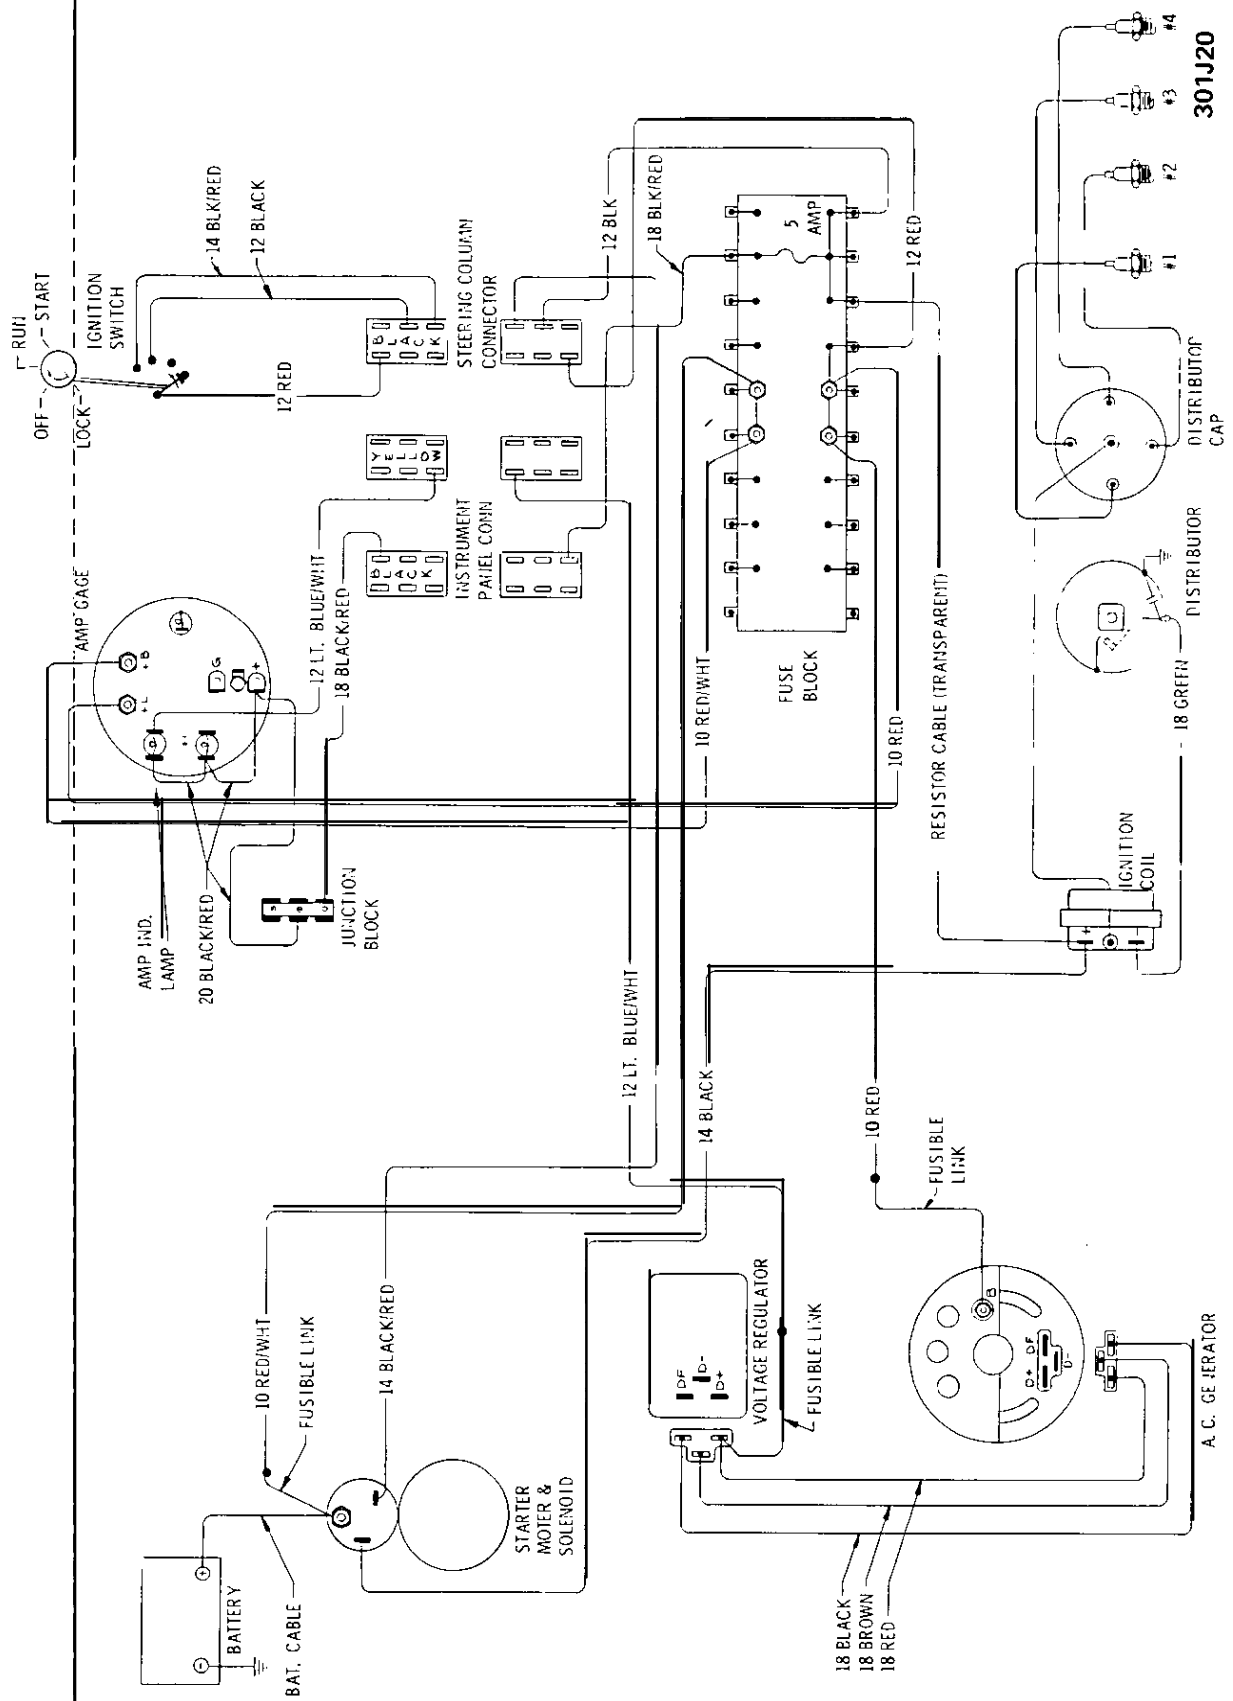

## CONTENTS

Subject	Page No.
<b>1973 WIRING DIAGRAMS:</b>	
Windshield Wiper and Horn - Opel 1900 •	
Manta .....	1 J-74
Windshield Wiper and Horn - Rallye .....	1 J-75
Windshield Wiper and Horn - GT .....	1 J-76
Turn Signal and Hazard Flasher •	
Opel 1900 • Manta .....	1 J-77
Turn Signal and Hazard Flasher - GT .....	1 J-78
Oil, Fuel, Temp, Tach, Stop and Brake	
Warning Light . GT .....	1 J-79
Blower Motor, Lighter and Backup Lights •	
Opel 1900 . Manta .....	1 J-80
Blower Motor and Lighter . GT .....	1 J-81
Indicator Lights and Gauges • Opel 1900 •	
Manta .....	1 J-82
Indicator Lights and Gauges . Rallye .....	1 J-83
Dome Light and Buzzer • Opel 1900 • Manta .....	1 J-84
Dome Light, Buzzer and Clock • GT .....	1 J-85
Headlamps • Opel 1900 .....	1 J-86
Headlamps . Manta .....	1 J-87
Headlamps and Fog Lights . Rallye .....	1 J-88
Headlamps, Parking, Tail and Instrument	
Panel Lighting . GT .....	1 J-89
Left Parking and Tail Lights • Opel 1900 •	
Manta .....	1 J-90
Right Parking and Tail Lights • Opel 1900 •	
M a n...t...a.....*	1 J-91
Starting, Ignition and Charging •	
Opel 1900 . Manta .....	1 J-92
Starting, Ignition and Charging • GT .....	1 J-93
Instrument Panel . GT .....	1 J-94
A/C Generator and Regulator • All Models .....	1 J-95
Seat Belt Warning System (Manual	
Transmission) • Opel 1909 • Manta .....	1 J-96
Seat Belt Warning System (Automatic	
Transmission) . Opel 1900 • Manta .....	1 J-97
Seat Belt Warning System (Manual	
Transmission) • GT .....	1 J-98

Figure 1J-19 Starting, Ignition and Charging Opel 1900 Manta

Figure 1J-20 Starting, Ignition and Charging GT

Figure 1J-22 A/C Generator and Regulator -All Models

301523

Figure 1J-23 Seat Belt Warning System (Manual Transmission) Opel 1900 - Manta