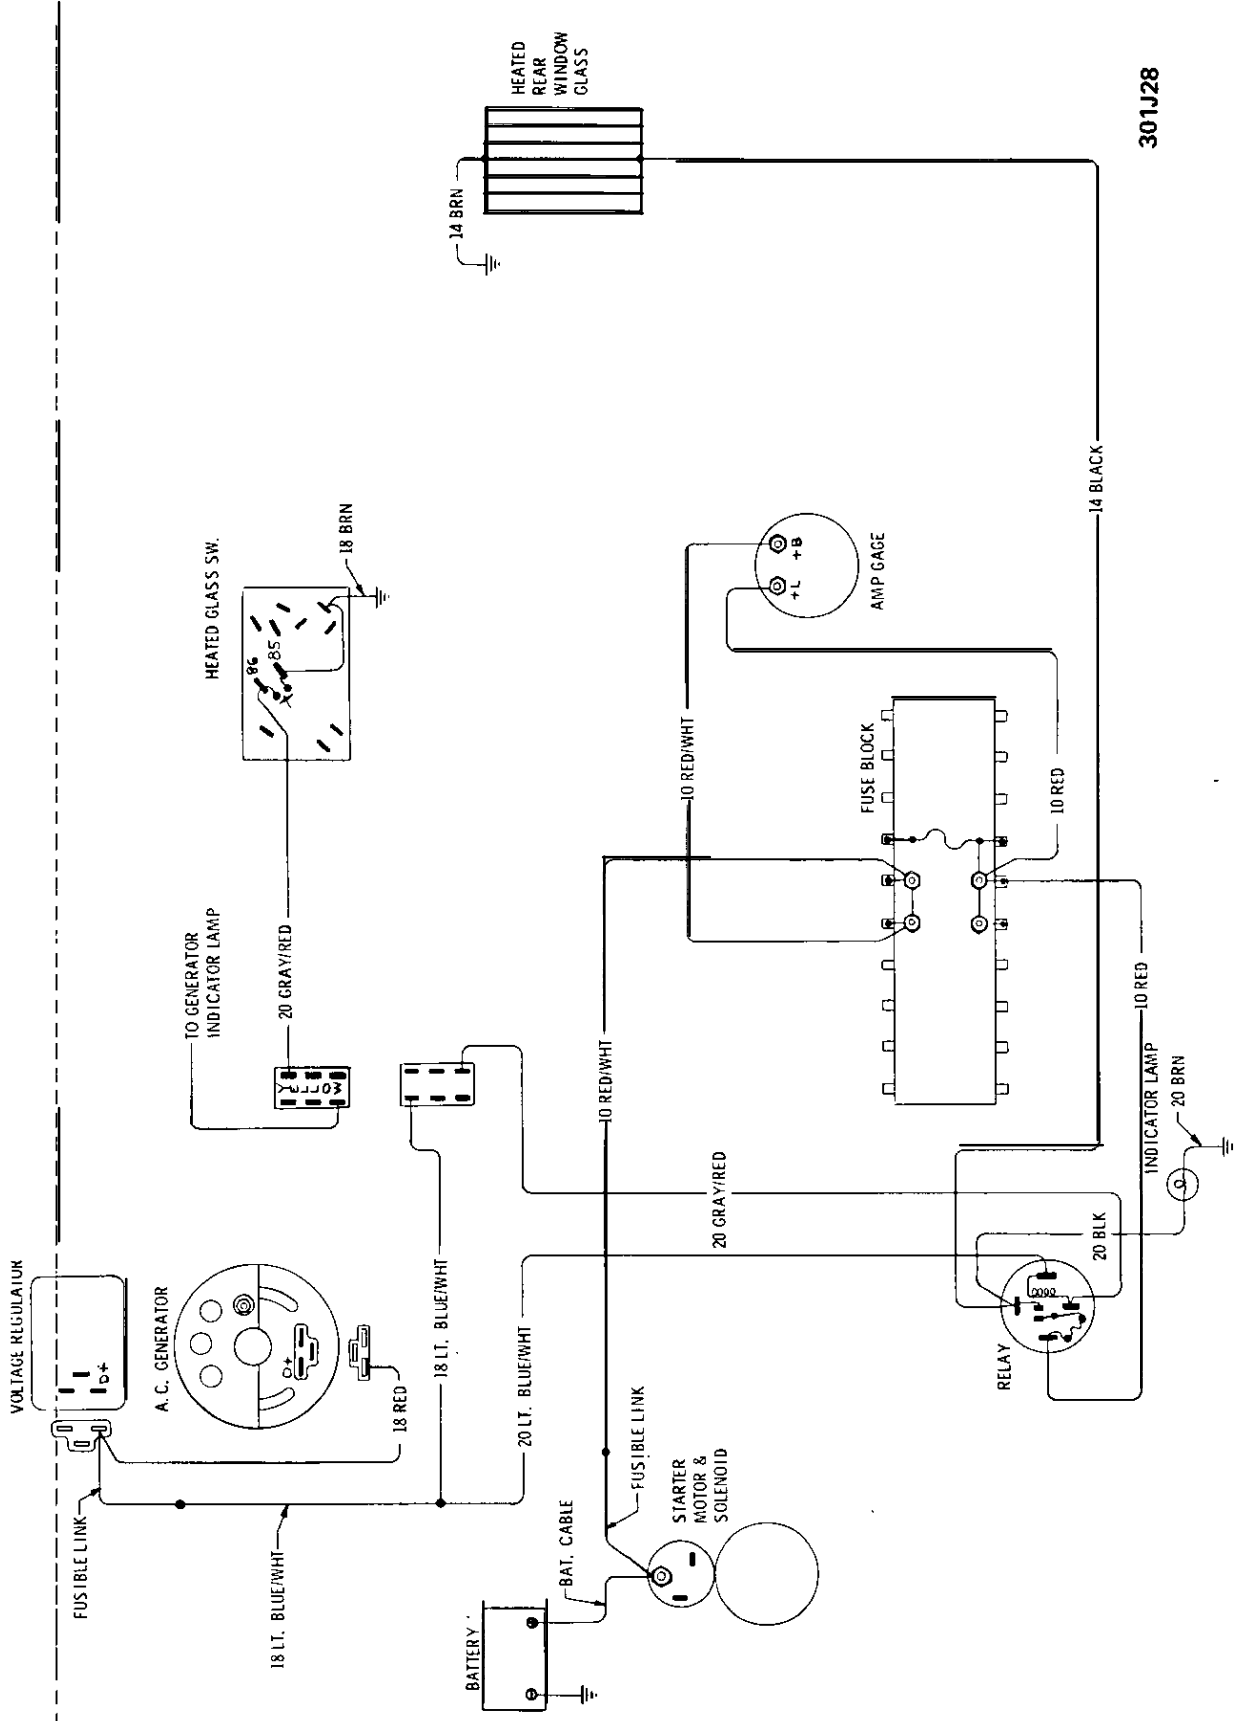

Figure 1 J-27 Heated Rear Glass · Opel 1900 · Manta

301J28

Figure 1J-28 Heated Rear Glass - GT