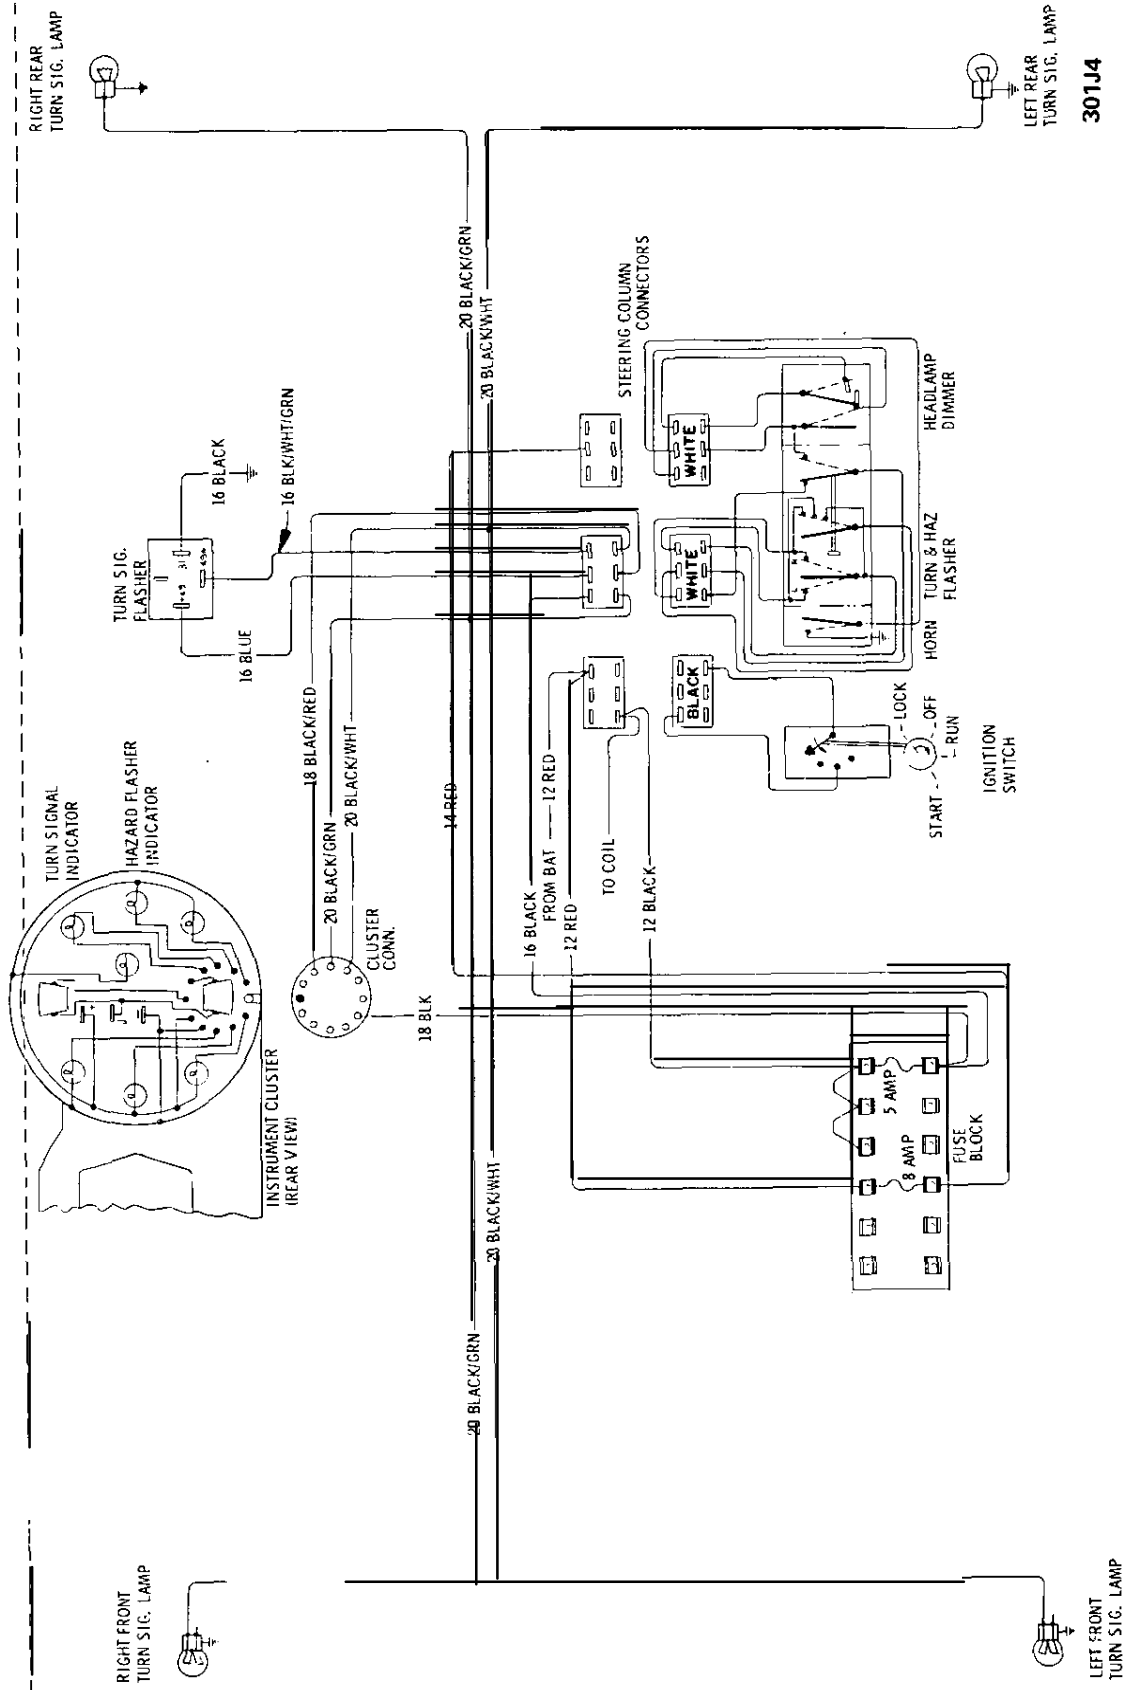

301J

Figure 1J-1 Windshield Wiper and Horn - Opel 1900 - Manta

301J3

Figure 1J-3 Windshield Wiper and Horn - GT

Figure 1 J-4 Turn Signal and Hazard Flasher . Opel 1900 . Manta

301J4

301J6

Figure 1J-6 Oil, Fuel, Temp. Tach, Stop and Brake Warning Light - GT