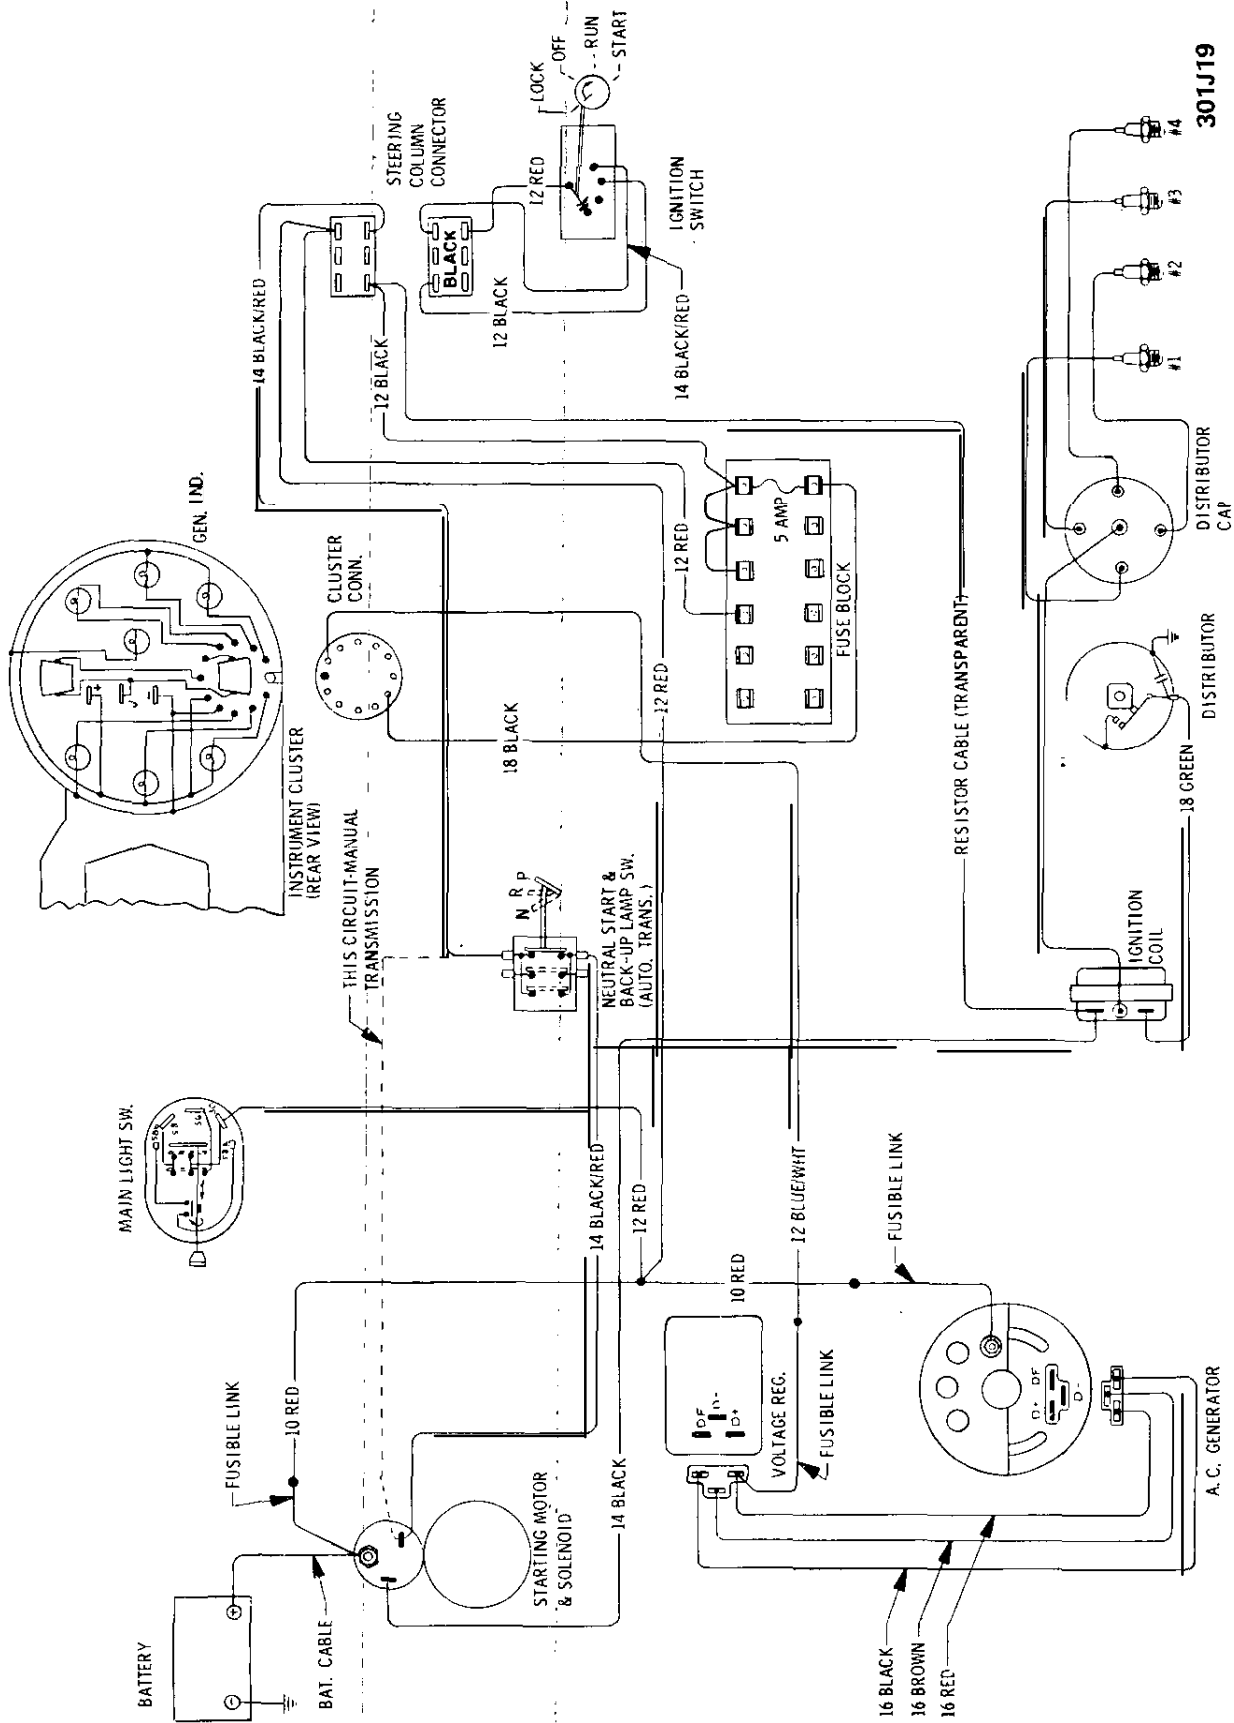

## CONTENTS

Subject	Page No.
<b>1973 WIRING DIAGRAMS:</b>	
Windshield Wiper and Horn - Opel 1900 •	
Manta .....	1 J-74
Windshield Wiper and Horn - Rallye .....	1 J-75
Windshield Wiper and Horn - GT .....	1 J-76
Turn Signal and Hazard Flasher •	
Opel 1900 • Manta .....	1 J-77
Turn Signal and Hazard Flasher - GT .....	1 J-78
Oil, Fuel, Temp, Tach, Stop and Brake	
Warning Light . GT .....	1 J-79
Blower Motor, Lighter and Backup Lights •	
Opel 1900 . Manta .....	1 J-80
Blower Motor and Lighter . GT .....	1 J-81
Indicator Lights and Gauges • Opel 1900 •	
Manta .....	1 J-82
Indicator Lights and Gauges . Rallye .....	1 J-83
Dome Light and Buzzer • Opel 1900 • Manta .....	1 J-84
Dome Light, Buzzer and Clock • GT .....	1 J-85
Headlamps • Opel 1900 .....	1 J-86
Headlamps . Manta .....	1 J-87
Headlamps and Fog Lights . Rallye .....	1 J-88
Headlamps, Parking, Tail and Instrument	
Panel Lighting . GT .....	1 J-89
Left Parking and Tail Lights • Opel 1900 •	
Manta .....	1 J-90
Right Parking and Tail Lights • Opel 1900 •	
M a n...t...a.....*	1 J-91
Starting, Ignition and Charging •	
Opel 1900 . Manta .....	1 J-92
Starting, Ignition and Charging • GT .....	1 J-93
Instrument Panel . GT .....	1 J-94
A/C Generator and Regulator • All Models .....	1 J-95
Seat Belt Warning System (Manual	
Transmission) • Opel 1909 • Manta .....	1 J-96
Seat Belt Warning System (Automatic	
Transmission) . Opel 1900 • Manta .....	1 J-97
Seat Belt Warning System (Manual	
Transmission) • GT .....	1 J-98

Figure 1J-19 Starting, Ignition and Charging Opel 1900 Manta

Figure 1J-20 Starting, Ignition and Charging GT

Figure 1J-22 A/C Generator and Regulator -All Models

301523

Figure 1J-23 Seat Belt Warning System (Manual Transmission) Opel 1900 - Manta