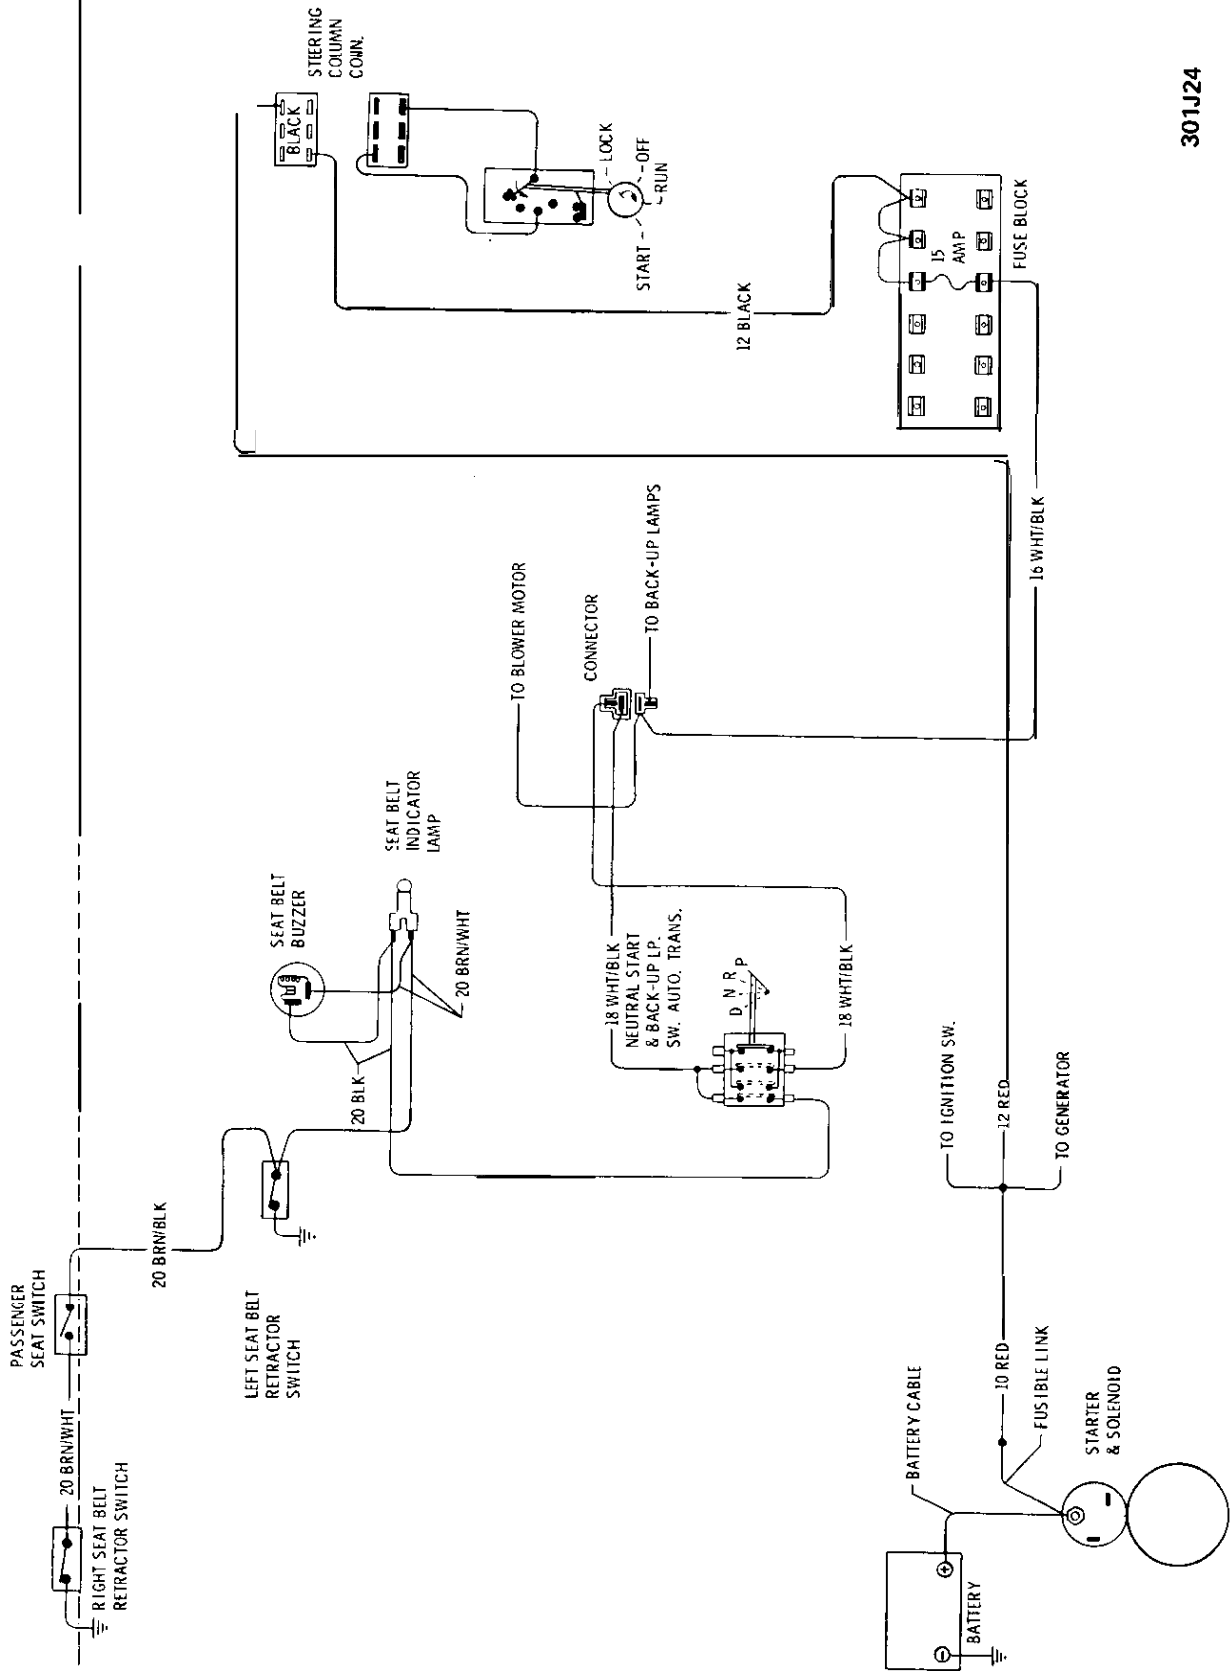

301J24

Figure 1 J-24 Seat Belt Warning System (Automatic Transmission) Opel 1900 Manta