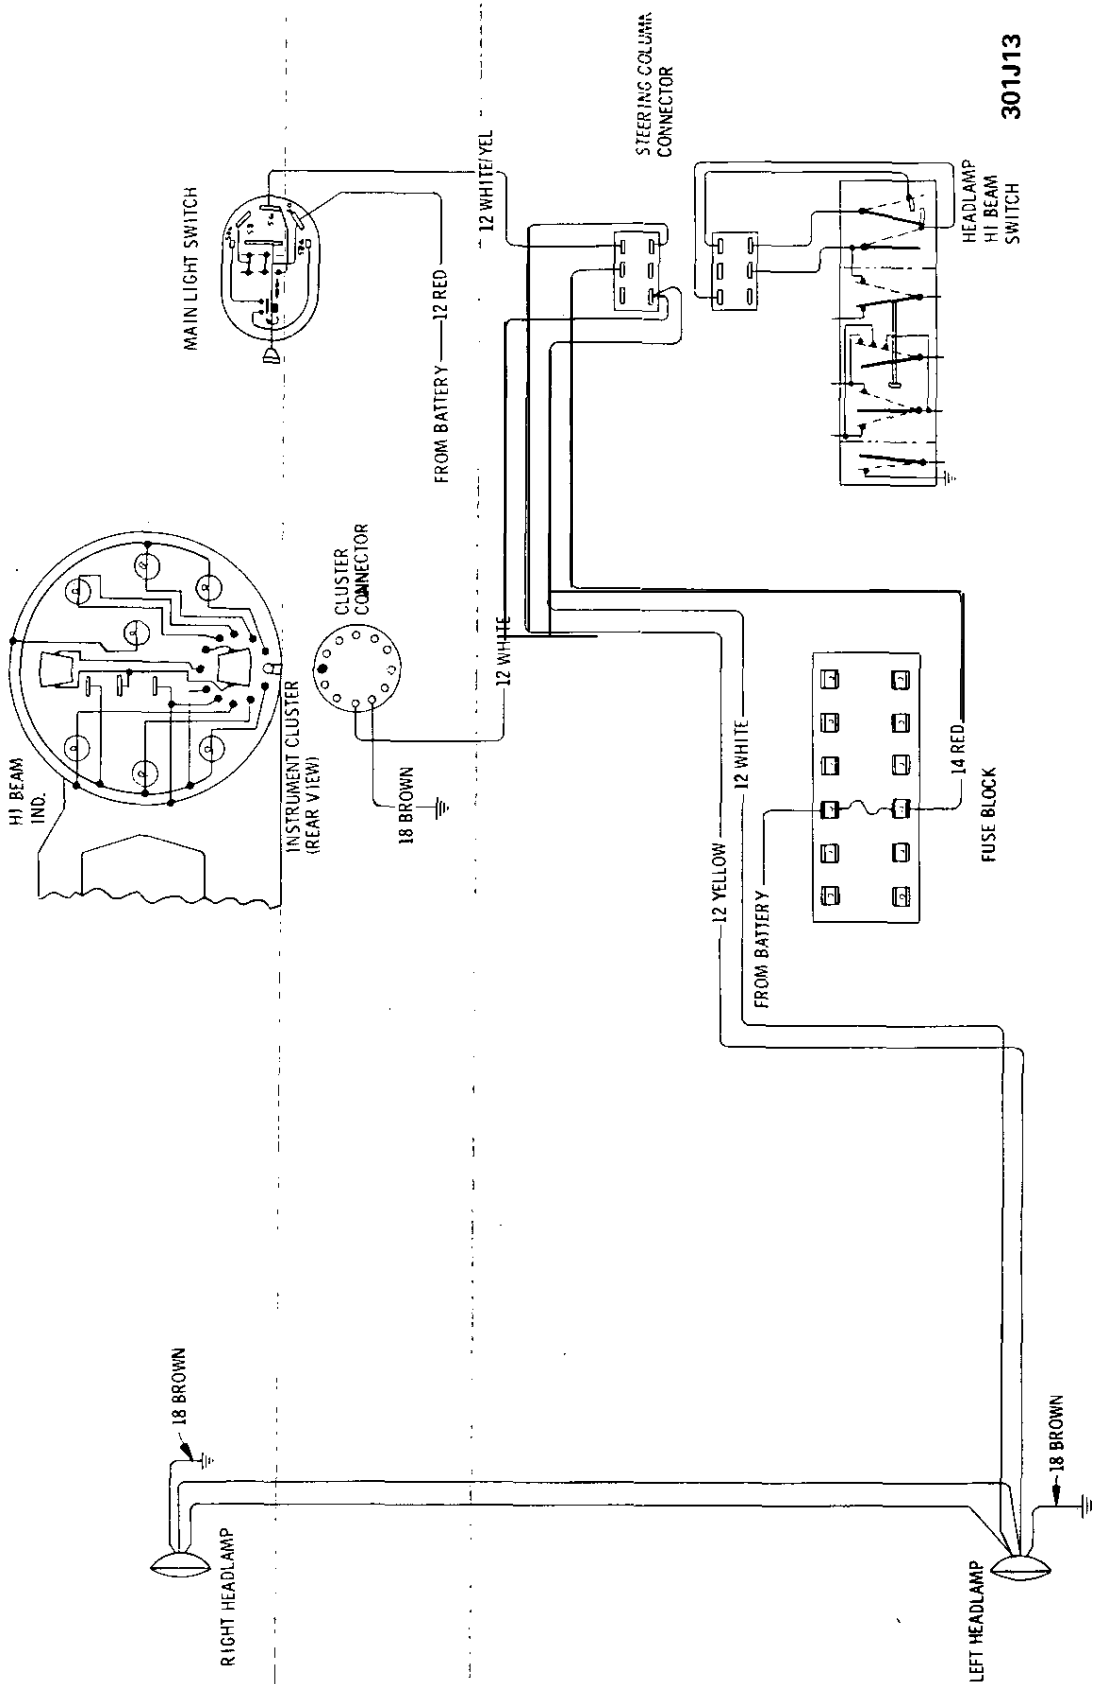

Figure 1J-12 Dome Light, Clock and Buzzer - GT

301J13

Figure 1 J-I 3; Headlamps • Opel 1900