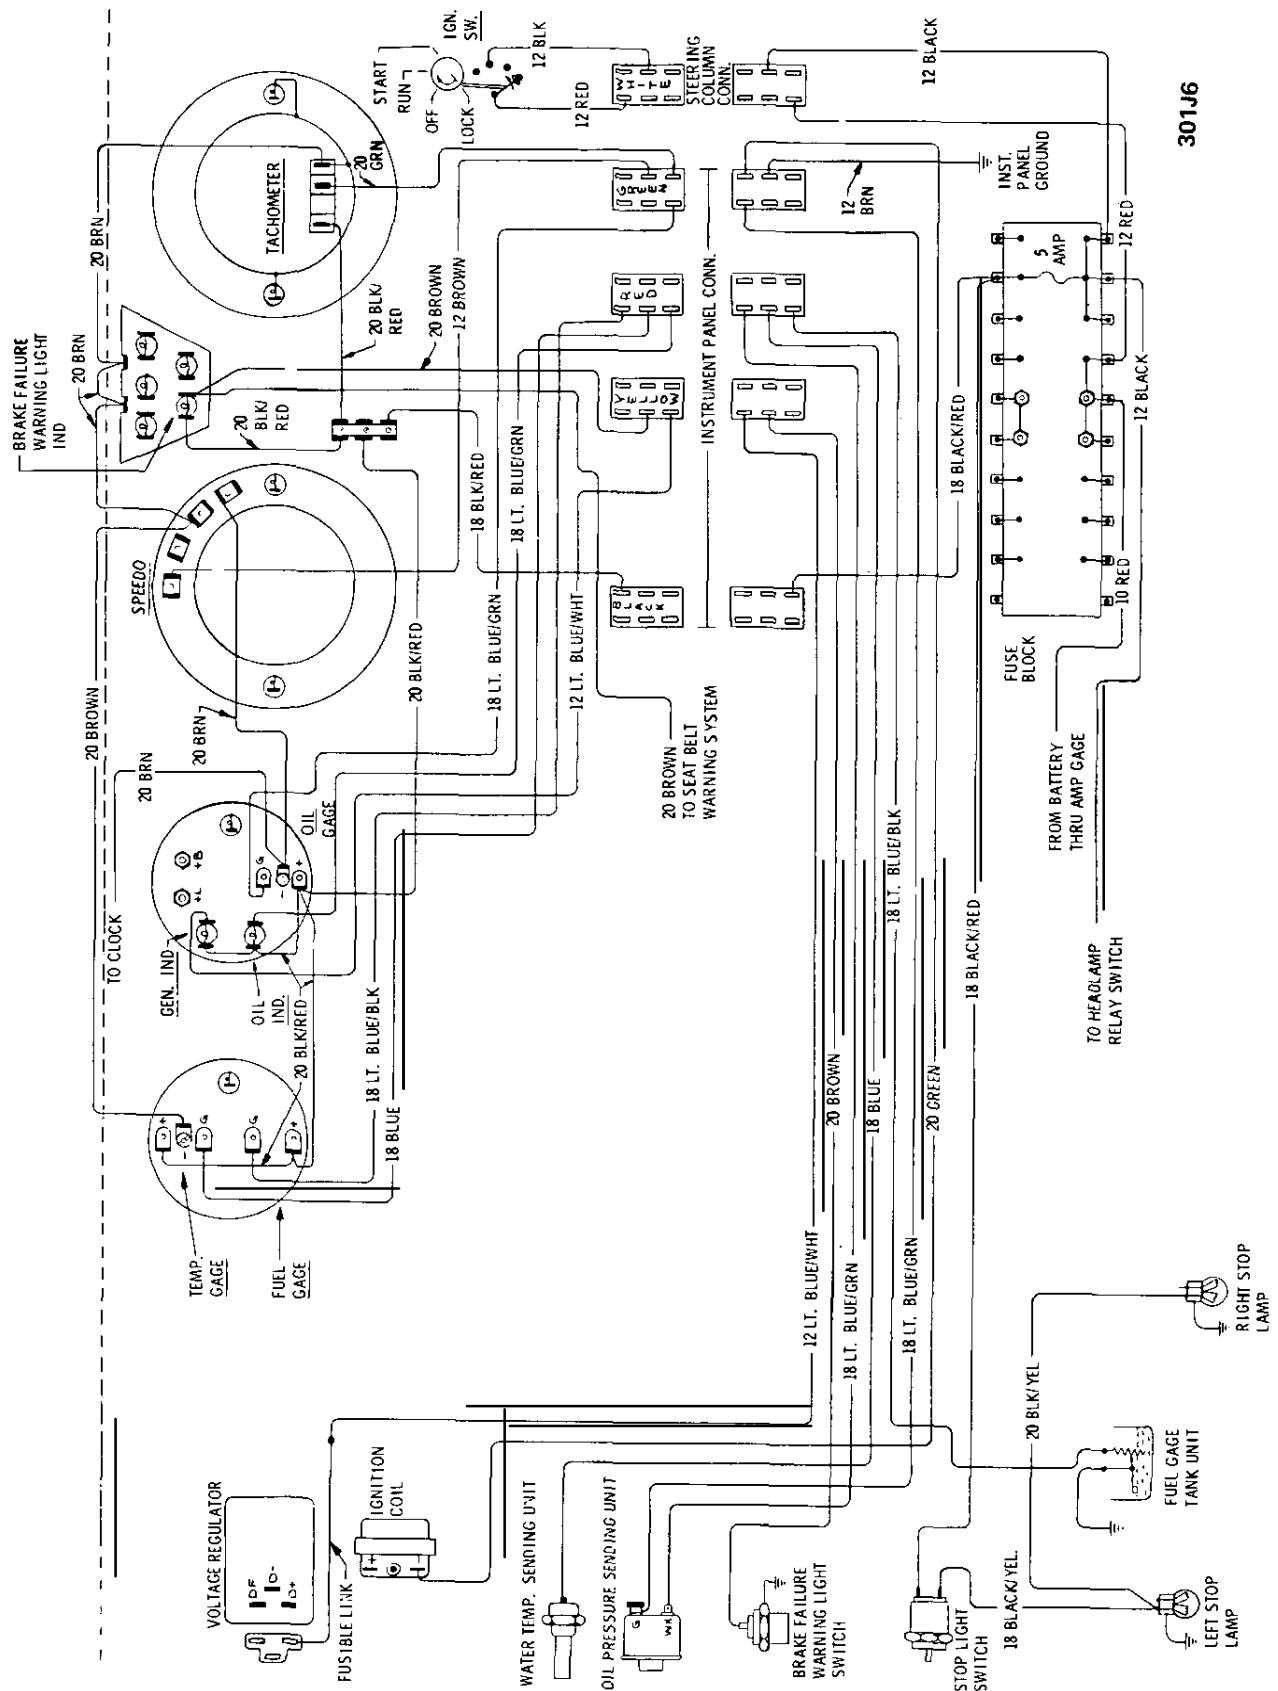

## CONTENTS

Subject	Page No.
<b>1973 WIRING DIAGRAMS:</b>	
Windshield Wiper and Horn - Opel 1900 •	
Manta .....	1 J-74
Windshield Wiper and Horn - Rallye .....	1 J-75
Windshield Wiper and Horn - GT .....	1 J-76
Turn Signal and Hazard Flasher •	
Opel 1900 • Manta .....	1 J-77
Turn Signal and Hazard Flasher - GT .....	1 J-78
Oil, Fuel, Temp, Tach, Stop and Brake	
Warning Light . GT .....	1 J-79
Blower Motor, Lighter and Backup Lights •	
Opel 1900 . Manta .....	1 J-80
Blower Motor and Lighter . GT .....	1 J-81
Indicator Lights and Gauges • Opel 1900 •	
Manta .....	1 J-82
Indicator Lights and Gauges . Rallye .....	1 J-83
Dome Light and Buzzer • Opel 1900 • Manta .....	1 J-84
Dome Light, Buzzer and Clock • GT .....	1 J-85
Headlamps • Opel 1900 .....	1 J-86
Headlamps . Manta .....	1 J-87
Headlamps and Fog Lights . Rallye .....	1 J-88
Headlamps, Parking, Tail and Instrument	
Panel Lighting . GT .....	1 J-89
Left Parking and Tail Lights • Opel 1900 •	
Manta .....	1 J-90
Right Parking and Tail Lights • Opel 1900 •	
M a n...t...a.....*	1 J-91
Starting, Ignition and Charging •	
Opel 1900 . Manta .....	1 J-92
Starting, Ignition and Charging • GT .....	1 J-93
Instrument Panel . GT .....	1 J-94
A/C Generator and Regulator • All Models .....	1 J-95
Seat Belt Warning System (Manual	
Transmission) • Opel 1909 • Manta .....	1 J-96
Seat Belt Warning System (Automatic	
Transmission) . Opel 1900 • Manta .....	1 J-97
Seat Belt Warning System (Manual	
Transmission) • GT .....	1 J-98

301J

Figure 1J-1 Windshield Wiper and Horn - Opel 1900 - Manta

301J3

Figure 1J-3 Windshield Wiper and Horn - GT

Figure 1 J-4 Turn Signal and Hazard Flasher . Opel 1900 . Manta

301J4

301J6

Figure 1J-6 Oil, Fuel, Temp. Tach, Stop and Brake Warning Light - GT