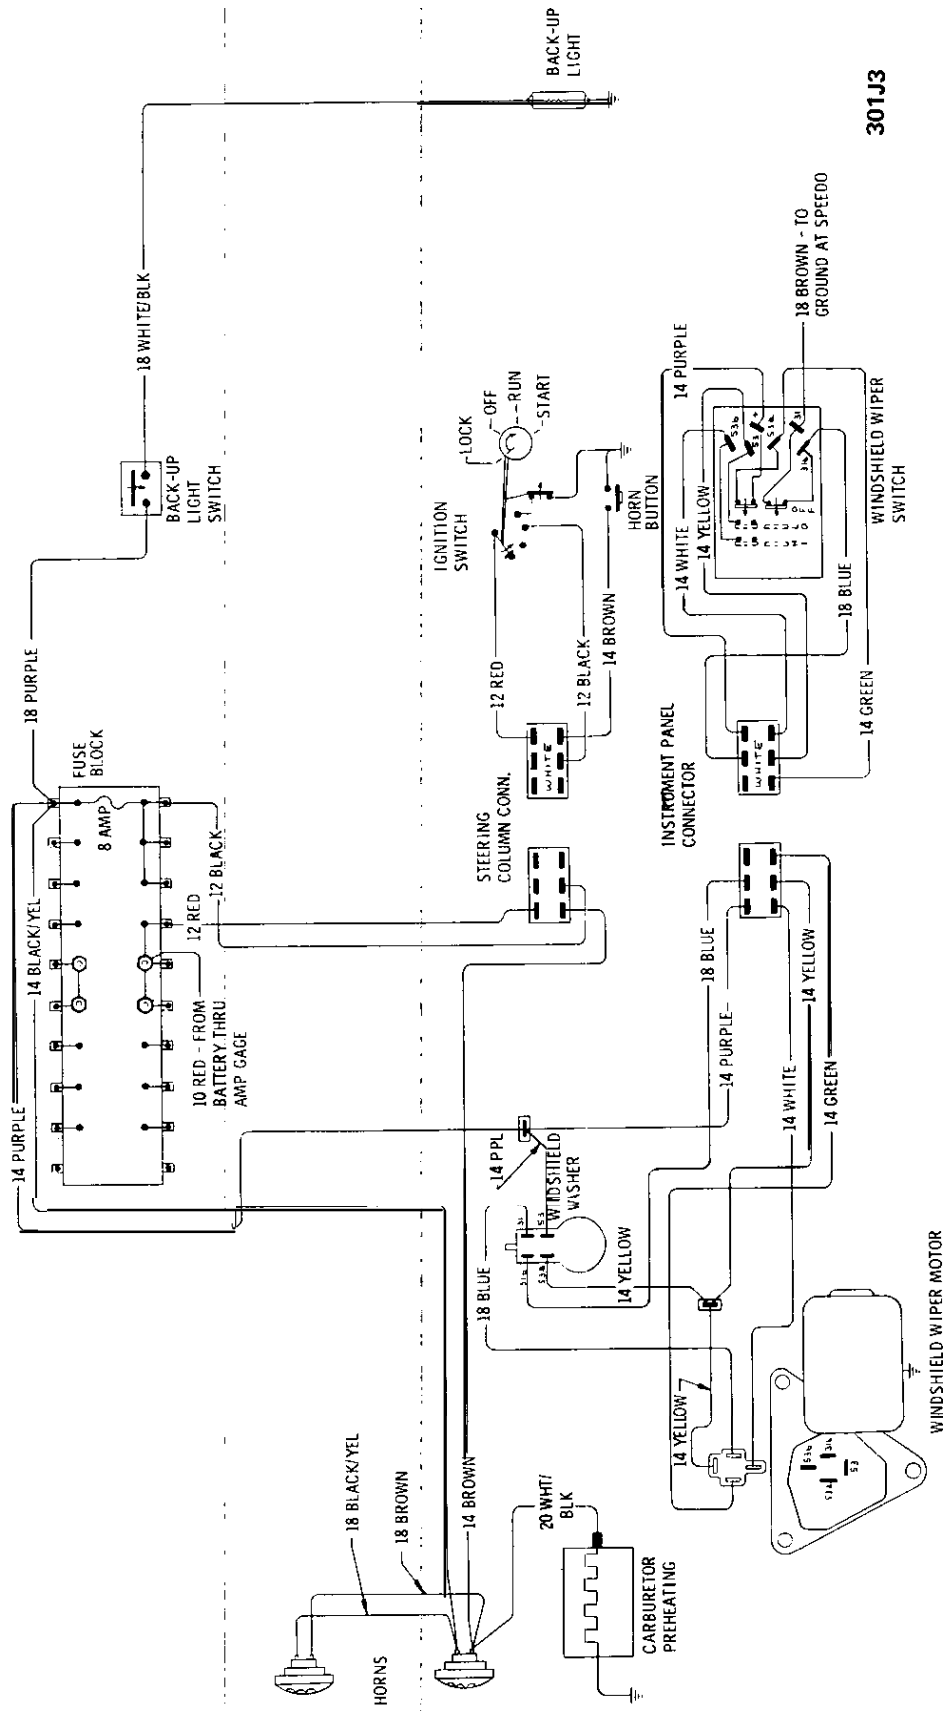

# WIRING DIAGRAMS

## CONTENTS

Subject	Page No.
<b>1973 WIRING DIAGRAMS:</b>	
Windshield Wiper and Horn - Opel 1900 •	
Manta .....	1 J-74
Windshield Wiper and Horn - Rallye .....	1 J-75
Windshield Wiper and Horn - GT .....	1 J-76
Turn Signal and Hazard Flasher •	
Opel 1900 • Manta .....	1 J-77
Turn Signal and Hazard Flasher - GT .....	1 J-78
Oil, Fuel, Temp, Tach, Stop and Brake	
Warning Light . GT .....	1 J-79
Blower Motor, Lighter and Backup Lights •	
Opel 1900 . Manta .....	1 J-80
Blower Motor and Lighter . GT .....	1 J-81
Indicator Lights and Gauges • Opel 1900 •	
Manta .....	1 J-82
Indicator Lights and Gauges . Rallye .....	1 J-83
Dome Light and Buzzer • Opel 1900 • Manta .....	1 J-84
Dome Light, Buzzer and Clock • GT .....	1 J-85
Headlamps • Opel 1900 .....	1 J-86
Headlamps . Manta .....	1 J-87
Headlamps and Fog Lights . Rallye .....	1 J-88
Headlamps, Parking, Tail and Instrument	
Panel Lighting . GT .....	1 J-89
Left Parking and Tail Lights • Opel 1900 •	
Manta .....	1 J-90
Right Parking and Tail Lights • Opel 1900 •	
M a n...t...a.....*	1 J-91
Starting, Ignition and Charging •	
Opel 1900 . Manta .....	1 J-92
Starting, Ignition and Charging • GT .....	1 J-93
Instrument Panel . GT .....	1 J-94
A/C Generator and Regulator • All Models .....	1 J-95
Seat Belt Warning System (Manual	
Transmission) • Opel 1909 • Manta .....	1 J-96
Seat Belt Warning System (Automatic	
Transmission) . Opel 1900 • Manta .....	1 J-97
Seat Belt Warning System (Manual	
Transmission) • GT .....	1 J-98

301J

Figure 1J-1 Windshield Wiper and Horn - Opel 1900 - Manta

301J3

Figure 1J-3 Windshield Wiper and Horn - GT

Figure 1 J-4 Turn Signal and Hazard Flasher . Opel 1900 . Manta

301J4

301J6

Figure 1J-6 Oil, Fuel, Temp. Tach, Stop and Brake Warning Light - GT