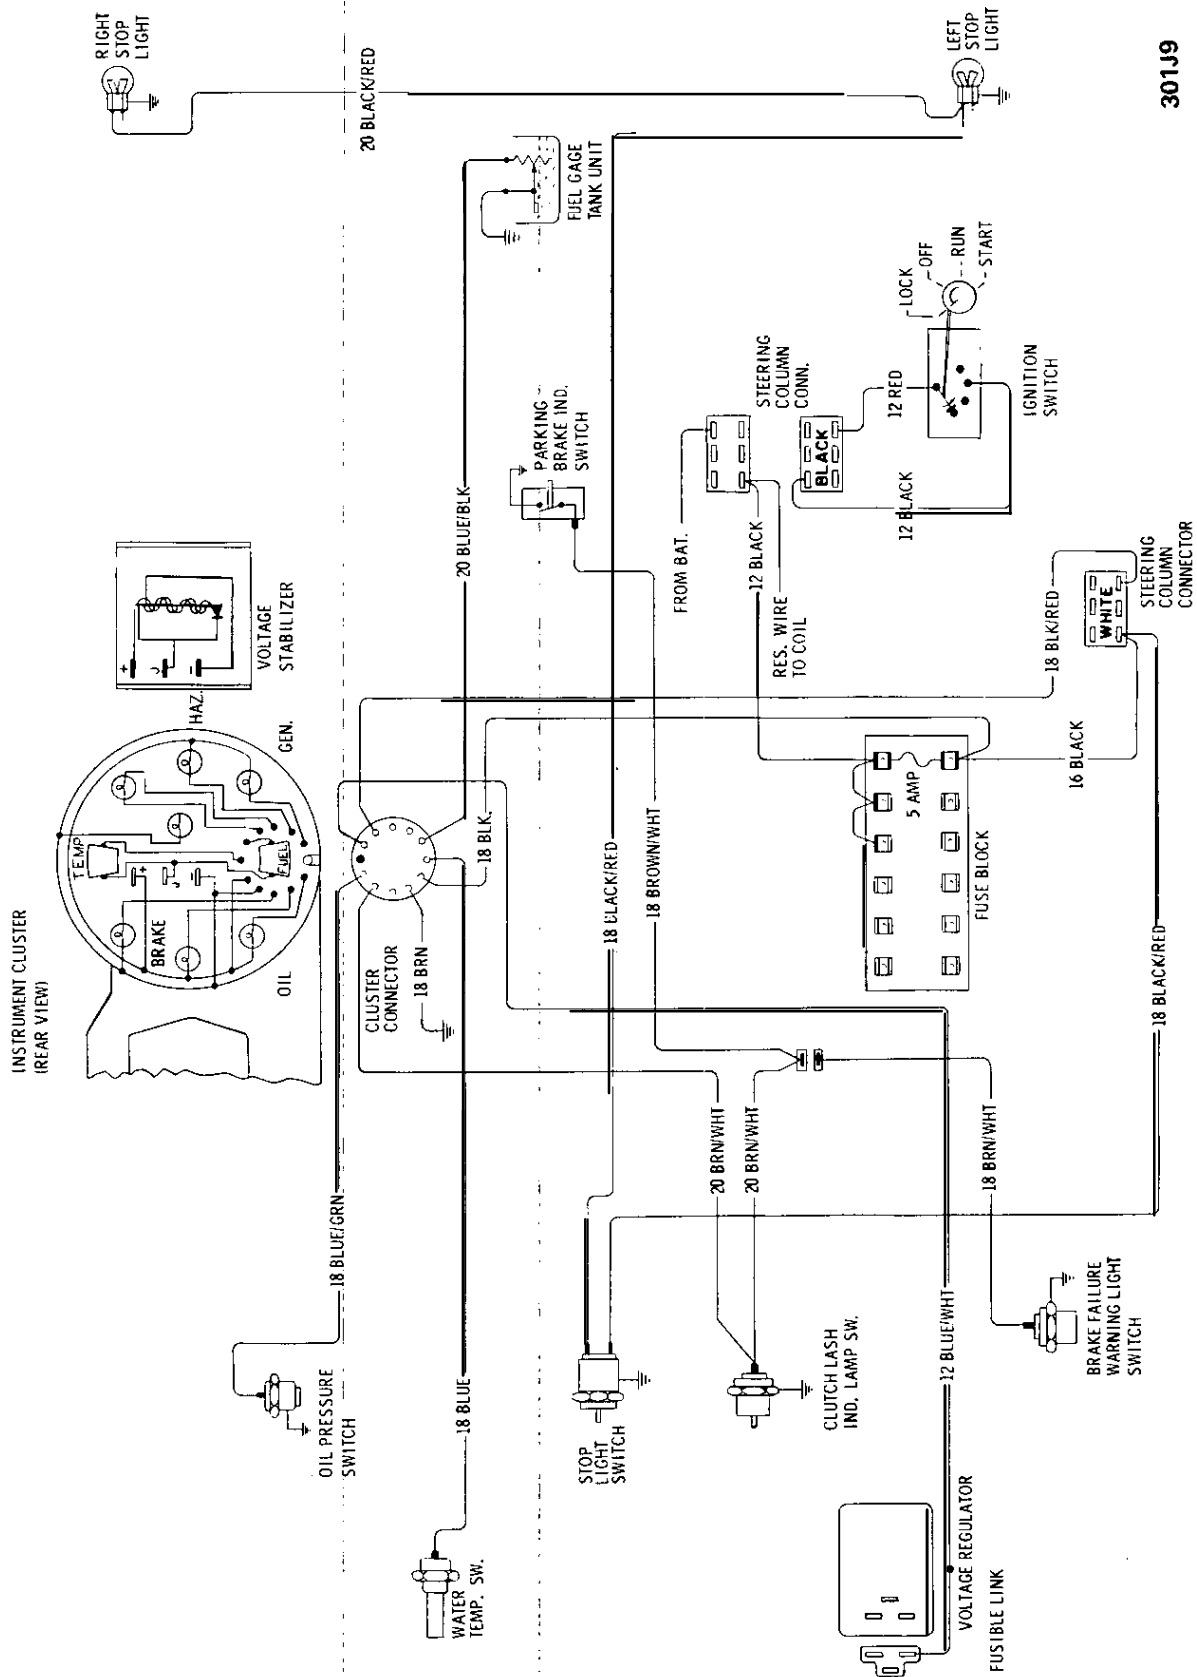

Figure 1 J-8 Blower and Lighter - GT

301J9

Figure 1J-9 Indicator Lights and Gauges • Opel 1900 Manta