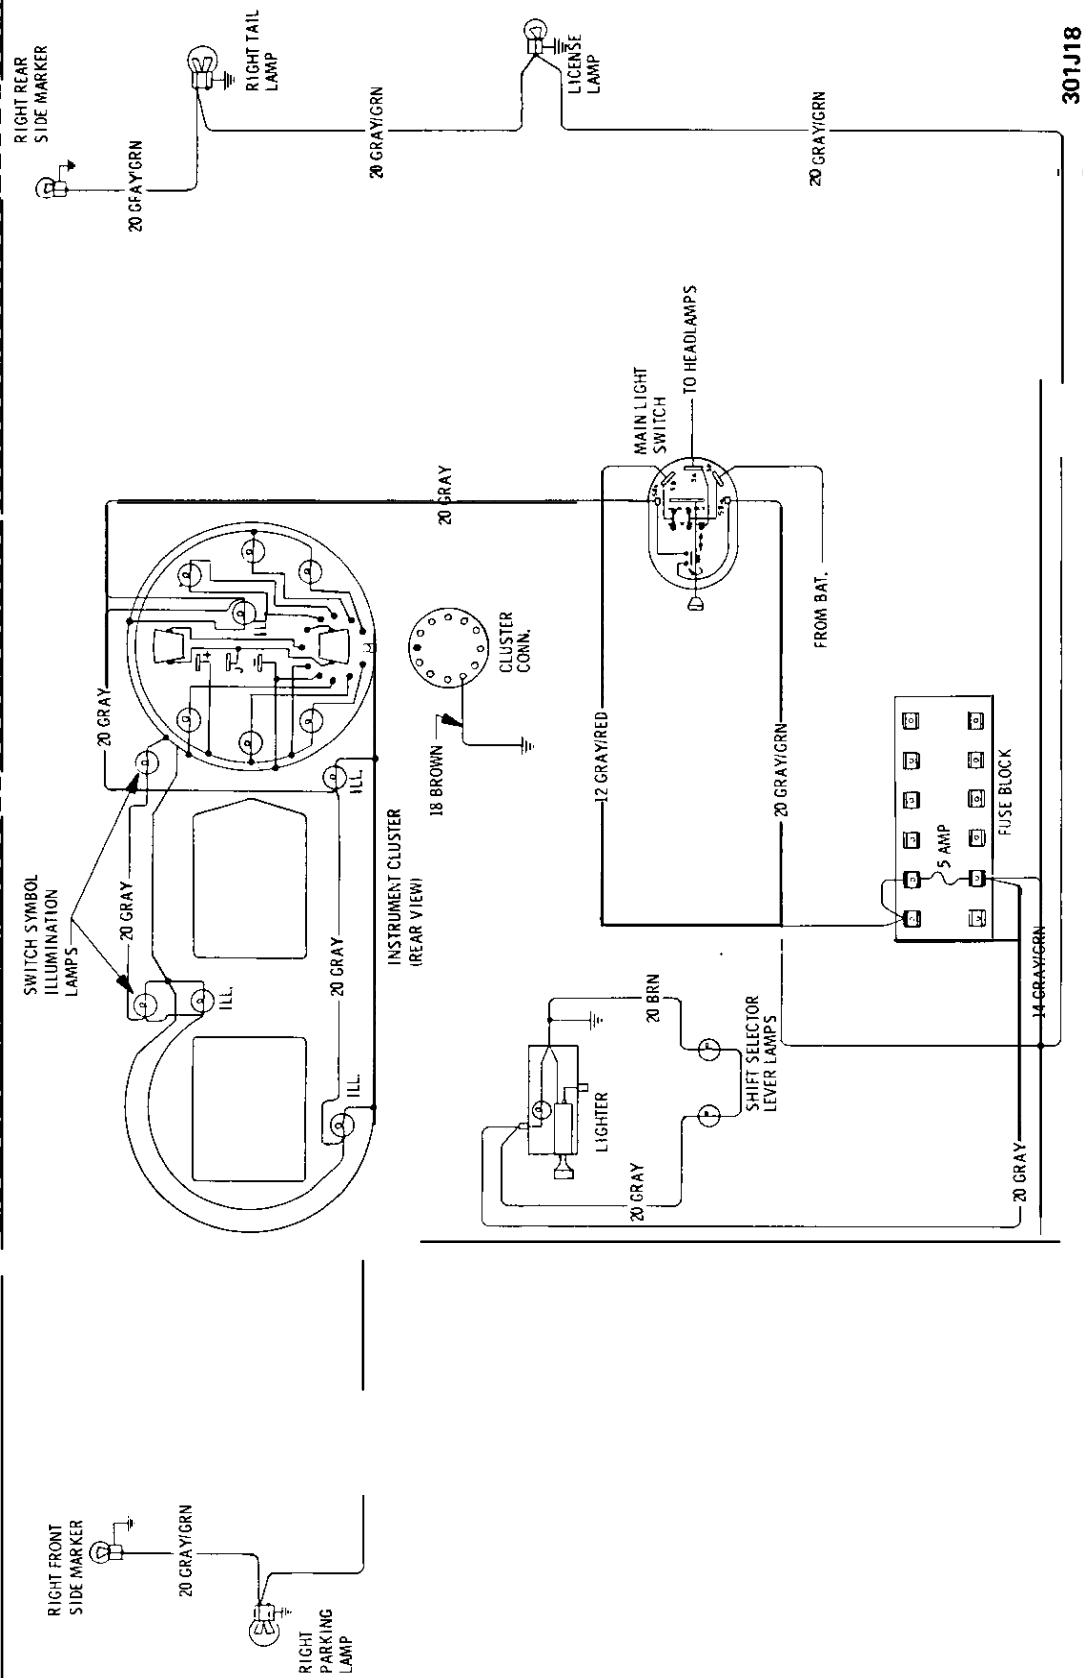

Figure 1J-17 Left Parking and Tail Lights - Opel 1900 - Manta

301J18