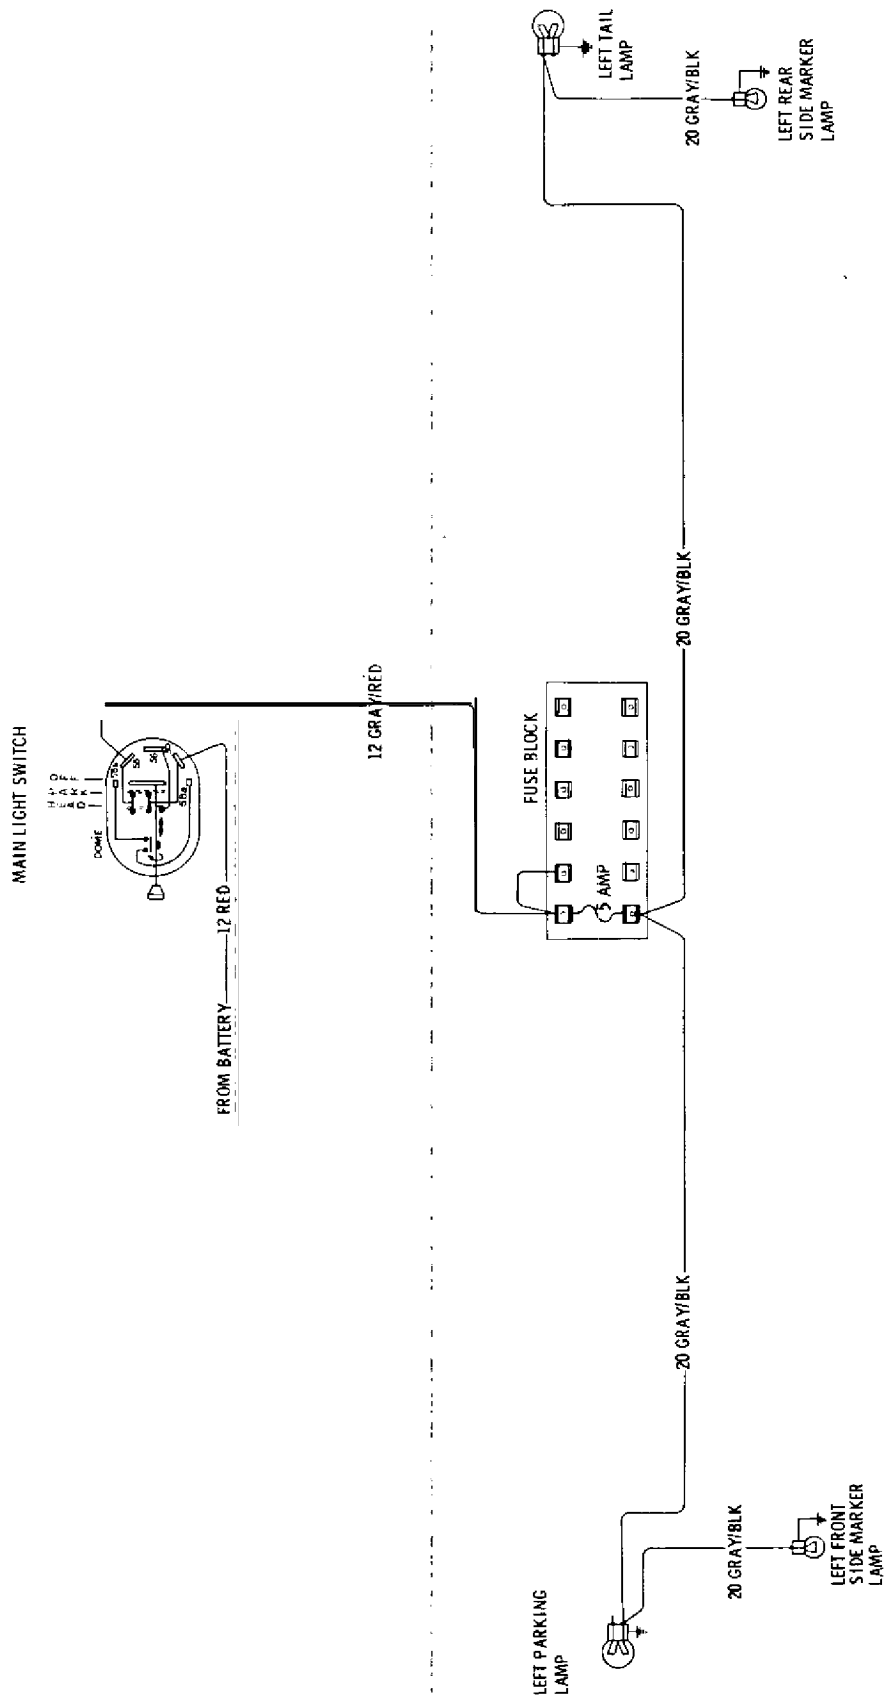

Figure 1J-16 Headlamps, Parking, Tail and Instrument Panel Lighting - GT

301J17