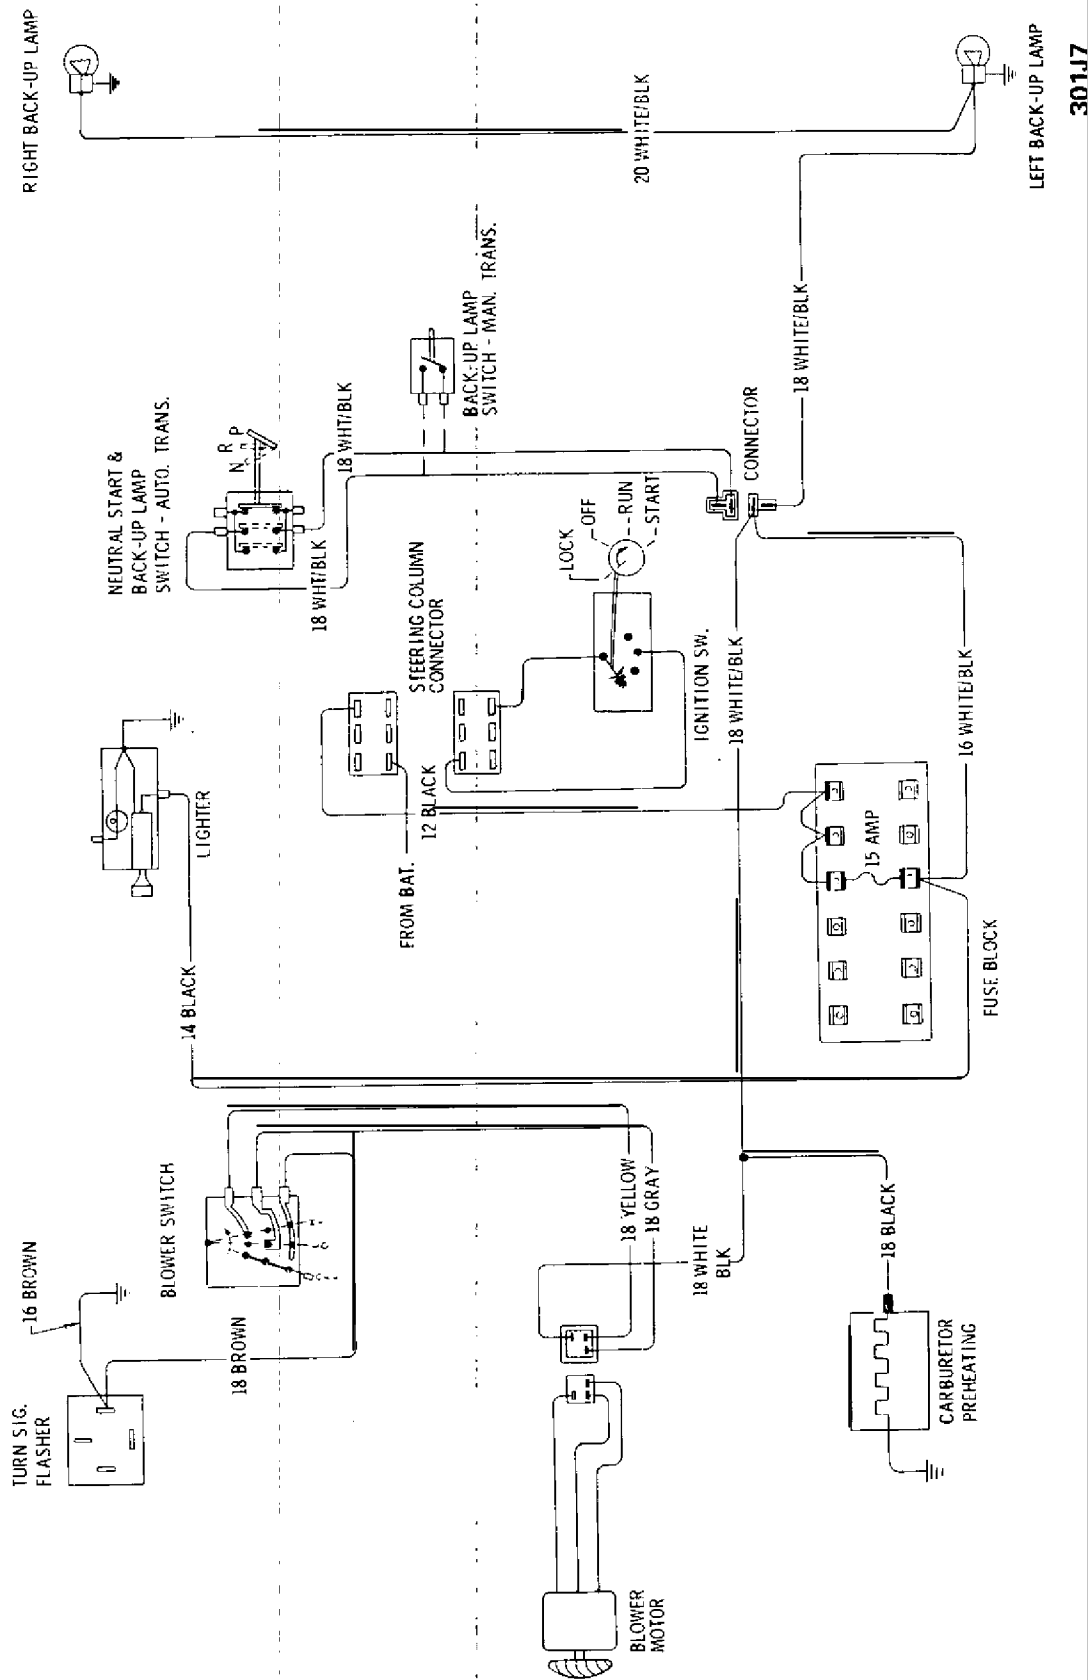

301J

Figure 1J-1 Windshield Wiper and Horn - Opel 1900 - Manta

301J3

Figure 1J-3 Windshield Wiper and Horn - GT

Figure 1 J-4 Turn Signal and Hazard Flasher . Opel 1900 . Manta

301J4

301J6

Figure 1J-6 Oil, Fuel, Temp. Tach, Stop and Brake Warning Light - GT