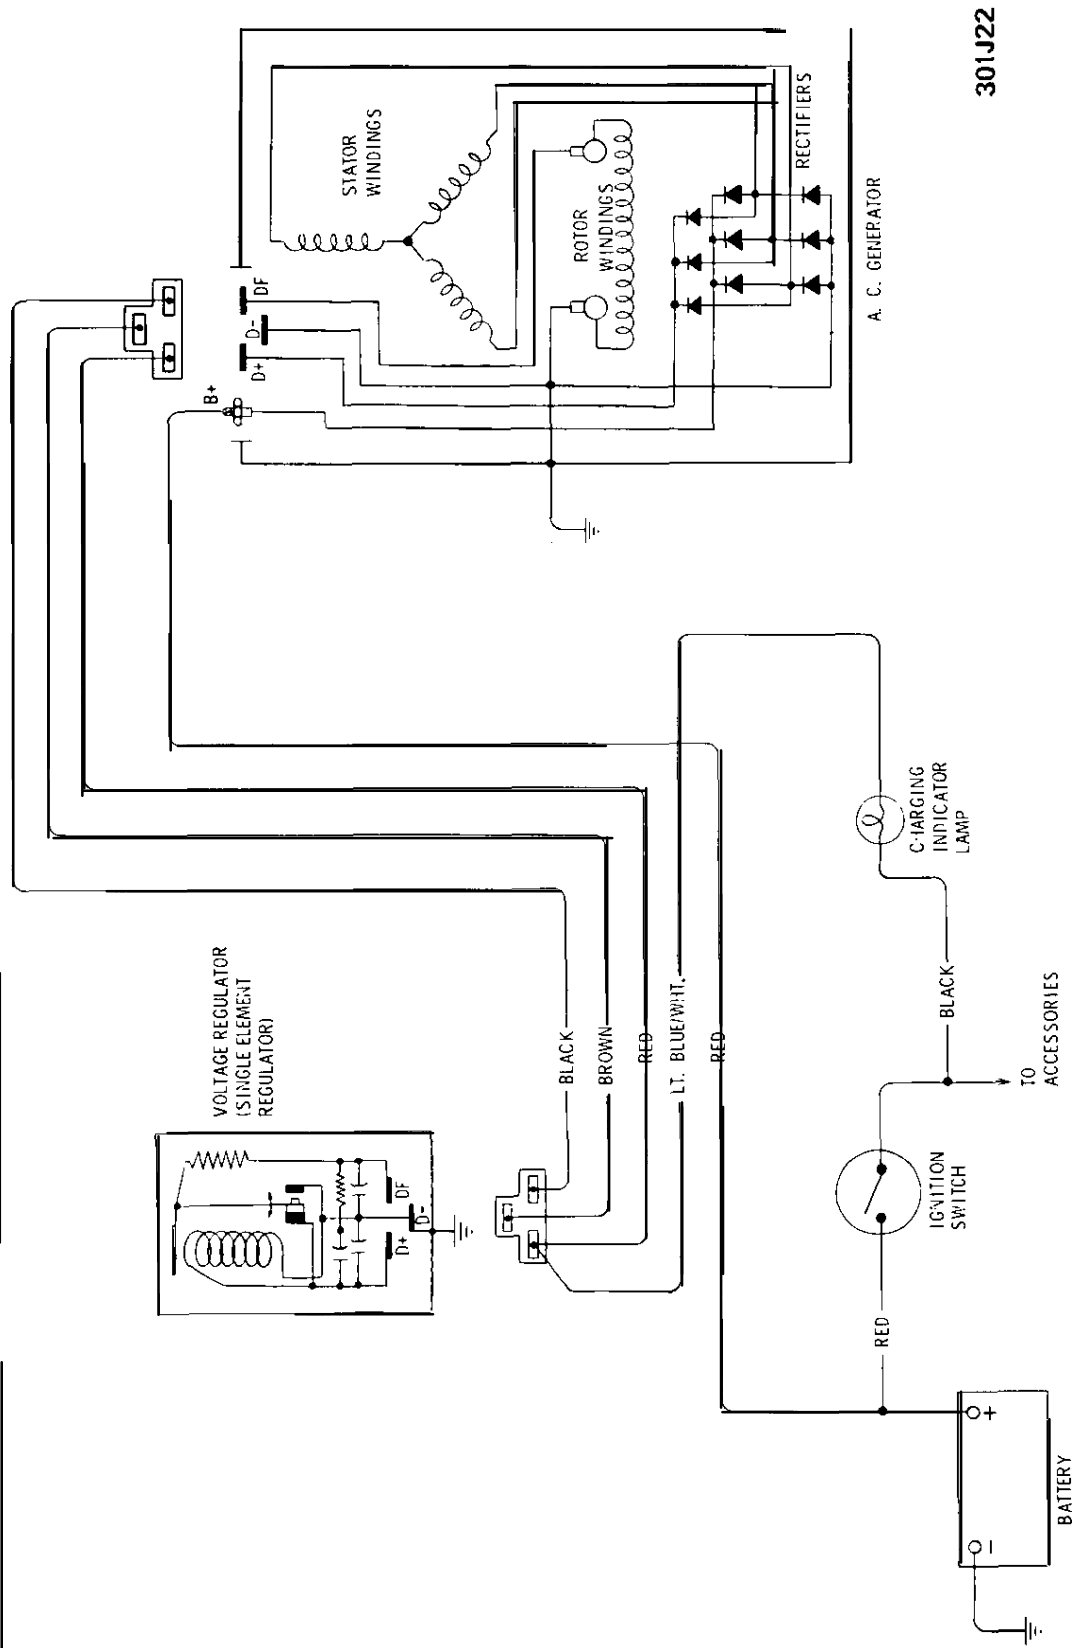

## CONTENTS

Subject	Page No.
<b>1973 WIRING DIAGRAMS:</b>	
Windshield Wiper and Horn - Opel 1900 •	
Manta .....	1 J-74
Windshield Wiper and Horn - Rallye .....	1 J-75
Windshield Wiper and Horn - GT .....	1 J-76
Turn Signal and Hazard Flasher •	
Opel 1900 • Manta .....	1 J-77
Turn Signal and Hazard Flasher - GT .....	1 J-78
Oil, Fuel, Temp, Tach, Stop and Brake	
Warning Light . GT .....	1 J-79
Blower Motor, Lighter and Backup Lights •	
Opel 1900 . Manta .....	1 J-80
Blower Motor and Lighter . GT .....	1 J-81
Indicator Lights and Gauges • Opel 1900 •	
Manta .....	1 J-82
Indicator Lights and Gauges . Rallye .....	1 J-83
Dome Light and Buzzer • Opel 1900 • Manta .....	1 J-84
Dome Light, Buzzer and Clock • GT .....	1 J-85
Headlamps • Opel 1900 .....	1 J-86
Headlamps . Manta .....	1 J-87
Headlamps and Fog Lights . Rallye .....	1 J-88
Headlamps, Parking, Tail and Instrument	
Panel Lighting . GT .....	1 J-89
Left Parking and Tail Lights • Opel 1900 •	
Manta .....	1 J-90
Right Parking and Tail Lights • Opel 1900 •	
M a n...t...a.....*	1 J-91
Starting, Ignition and Charging •	
Opel 1900 . Manta .....	1 J-92
Starting, Ignition and Charging • GT .....	1 J-93
Instrument Panel . GT .....	1 J-94
A/C Generator and Regulator • All Models .....	1 J-95
Seat Belt Warning System (Manual	
Transmission) • Opel 1909 • Manta .....	1 J-96
Seat Belt Warning System (Automatic	
Transmission) . Opel 1900 • Manta .....	1 J-97
Seat Belt Warning System (Manual	
Transmission) • GT .....	1 J-98

301J

Figure 1J-1 Windshield Wiper and Horn - Opel 1900 - Manta

301J3

Figure 1J-3 Windshield Wiper and Horn - GT

Figure 1 J-4 Turn Signal and Hazard Flasher . Opel 1900 . Manta

301J4

301J6

Figure 1J-6 Oil, Fuel, Temp. Tach, Stop and Brake Warning Light - GT

Figure 1J-19 Starting, Ignition and Charging Opel 1900 Manta

Figure 1J-20 Starting, Ignition and Charging GT

Figure 1J-22 A/C Generator and Regulator -All Models

301523

Figure 1J-23 Seat Belt Warning System (Manual Transmission) Opel 1900 - Manta