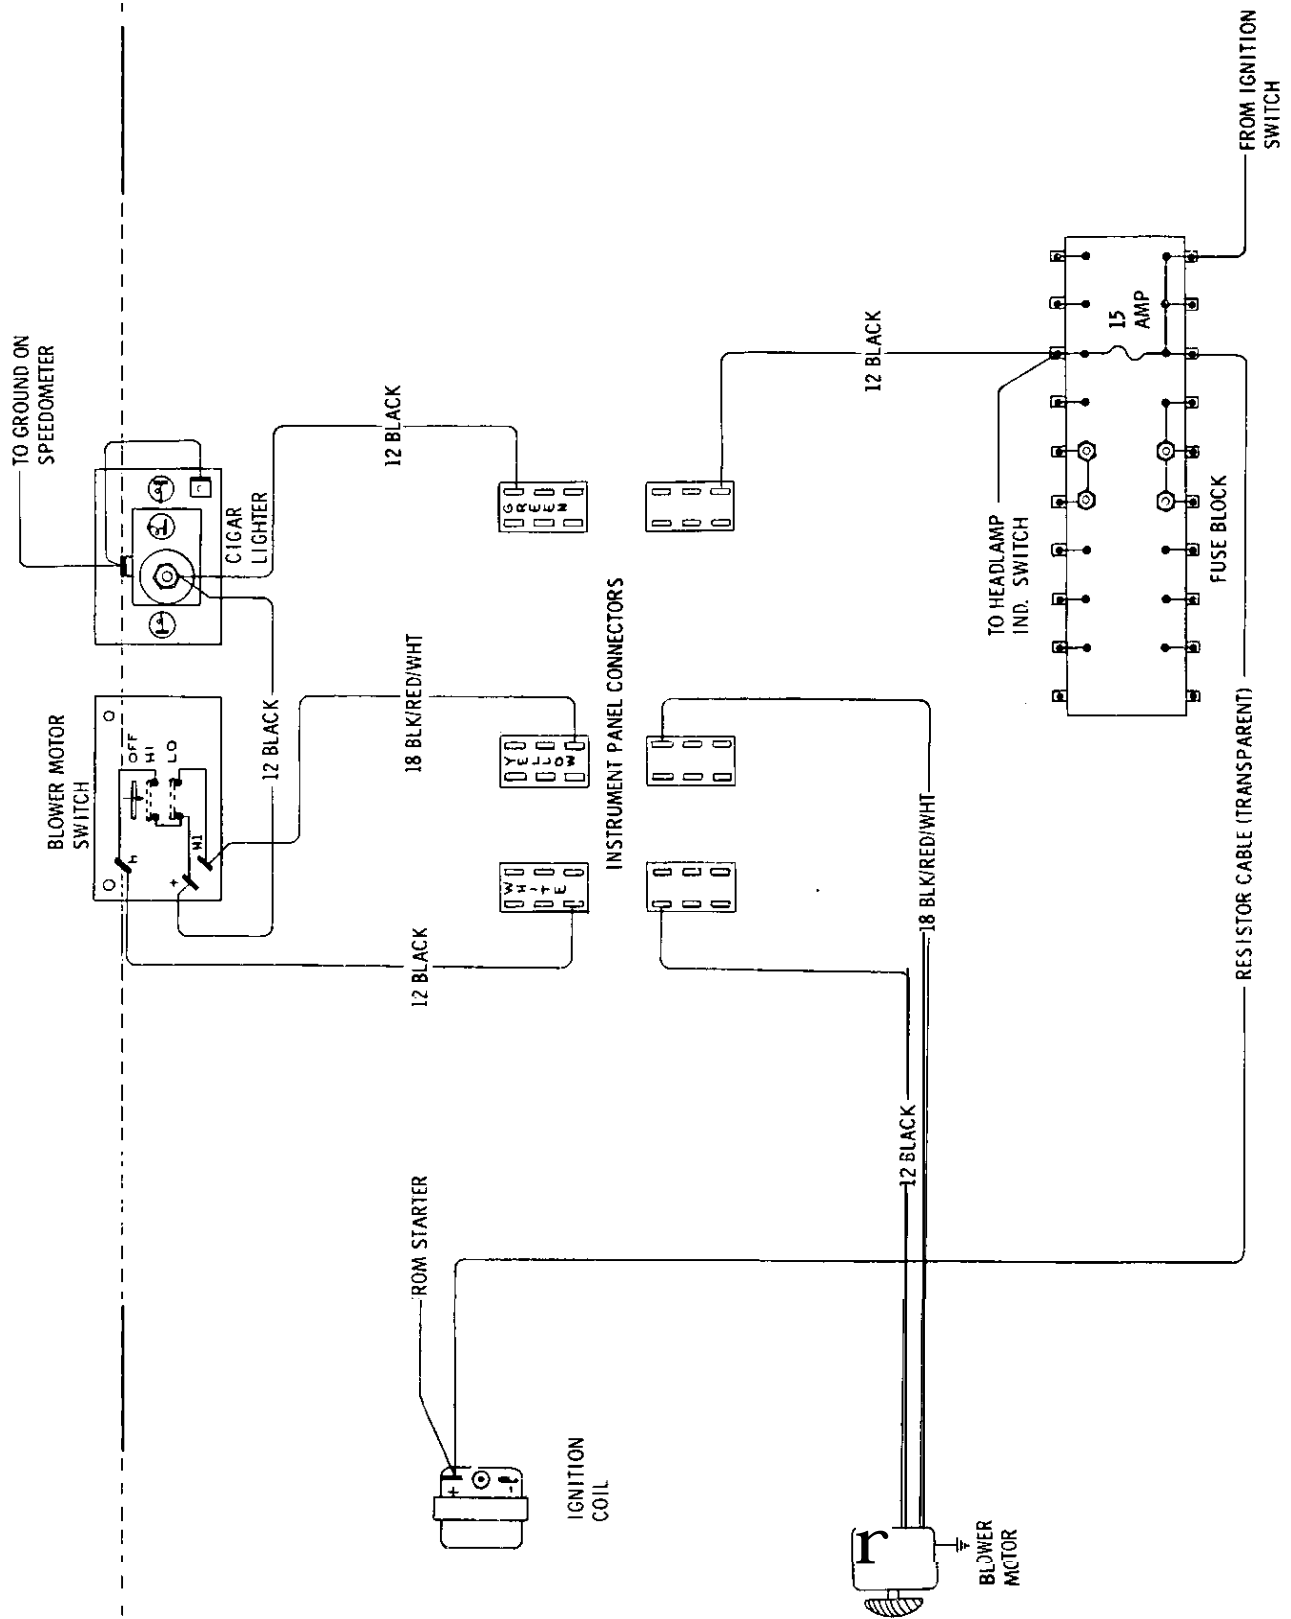

Figure 1J-7 Blower, Lighter and Backup Lights - Opel 1900 - Manta

301J8