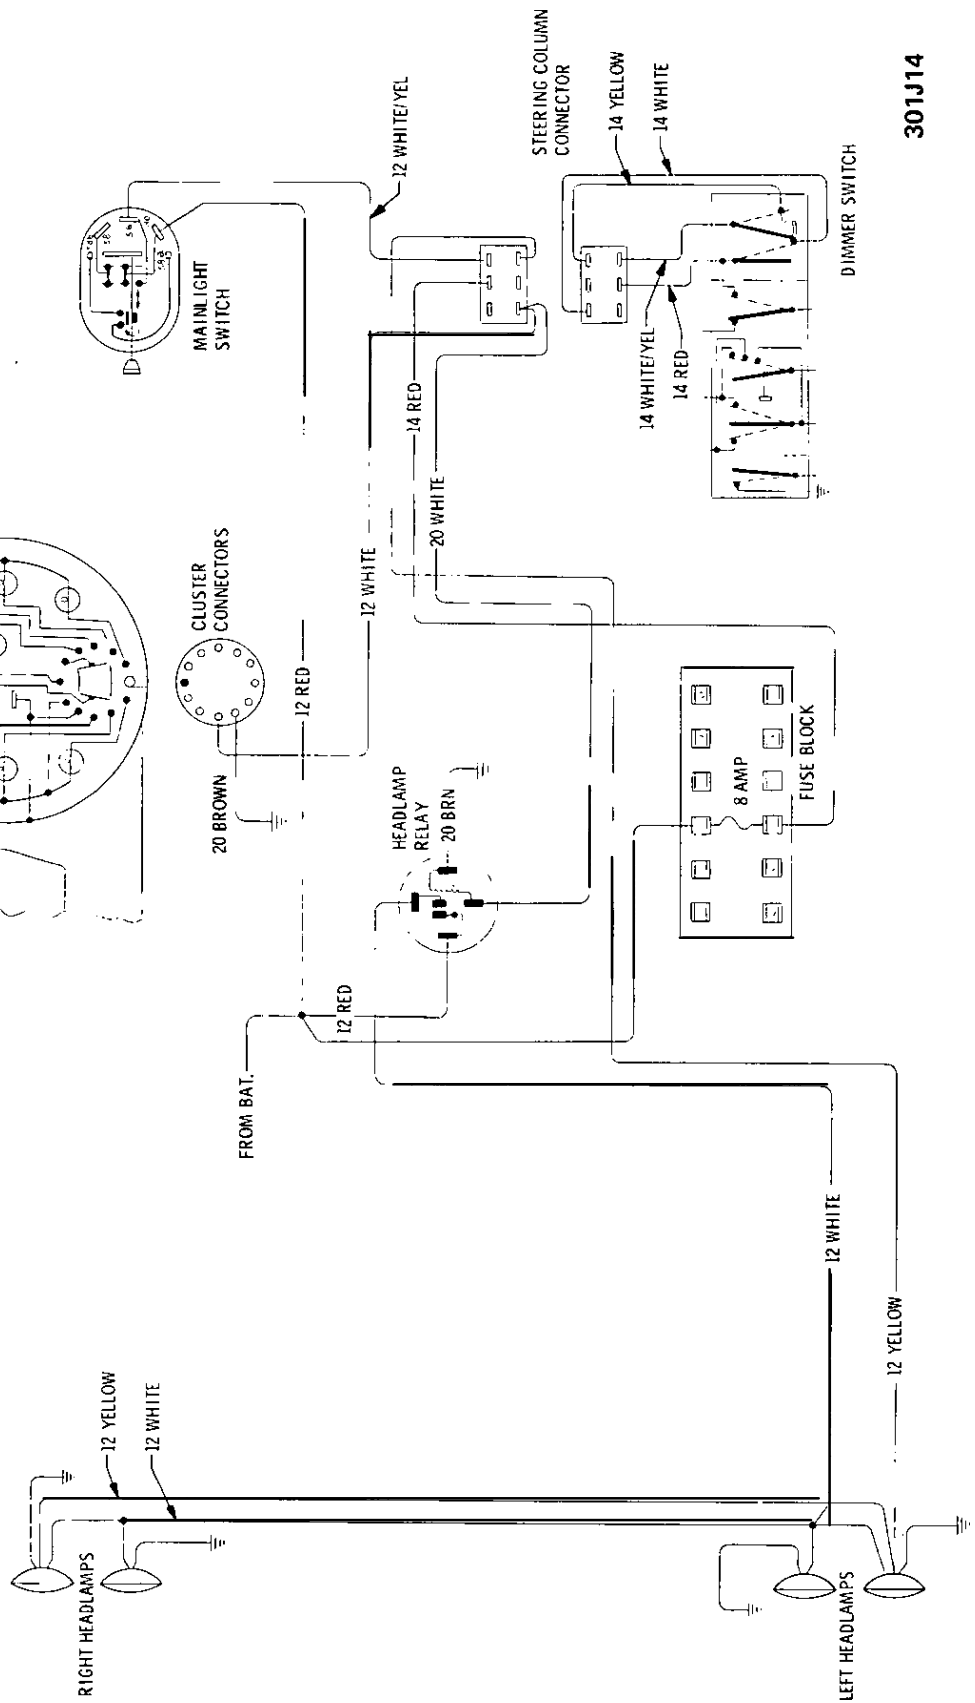

INSTRUMENT-CLUSTER
(REAR VIEW)

301J14