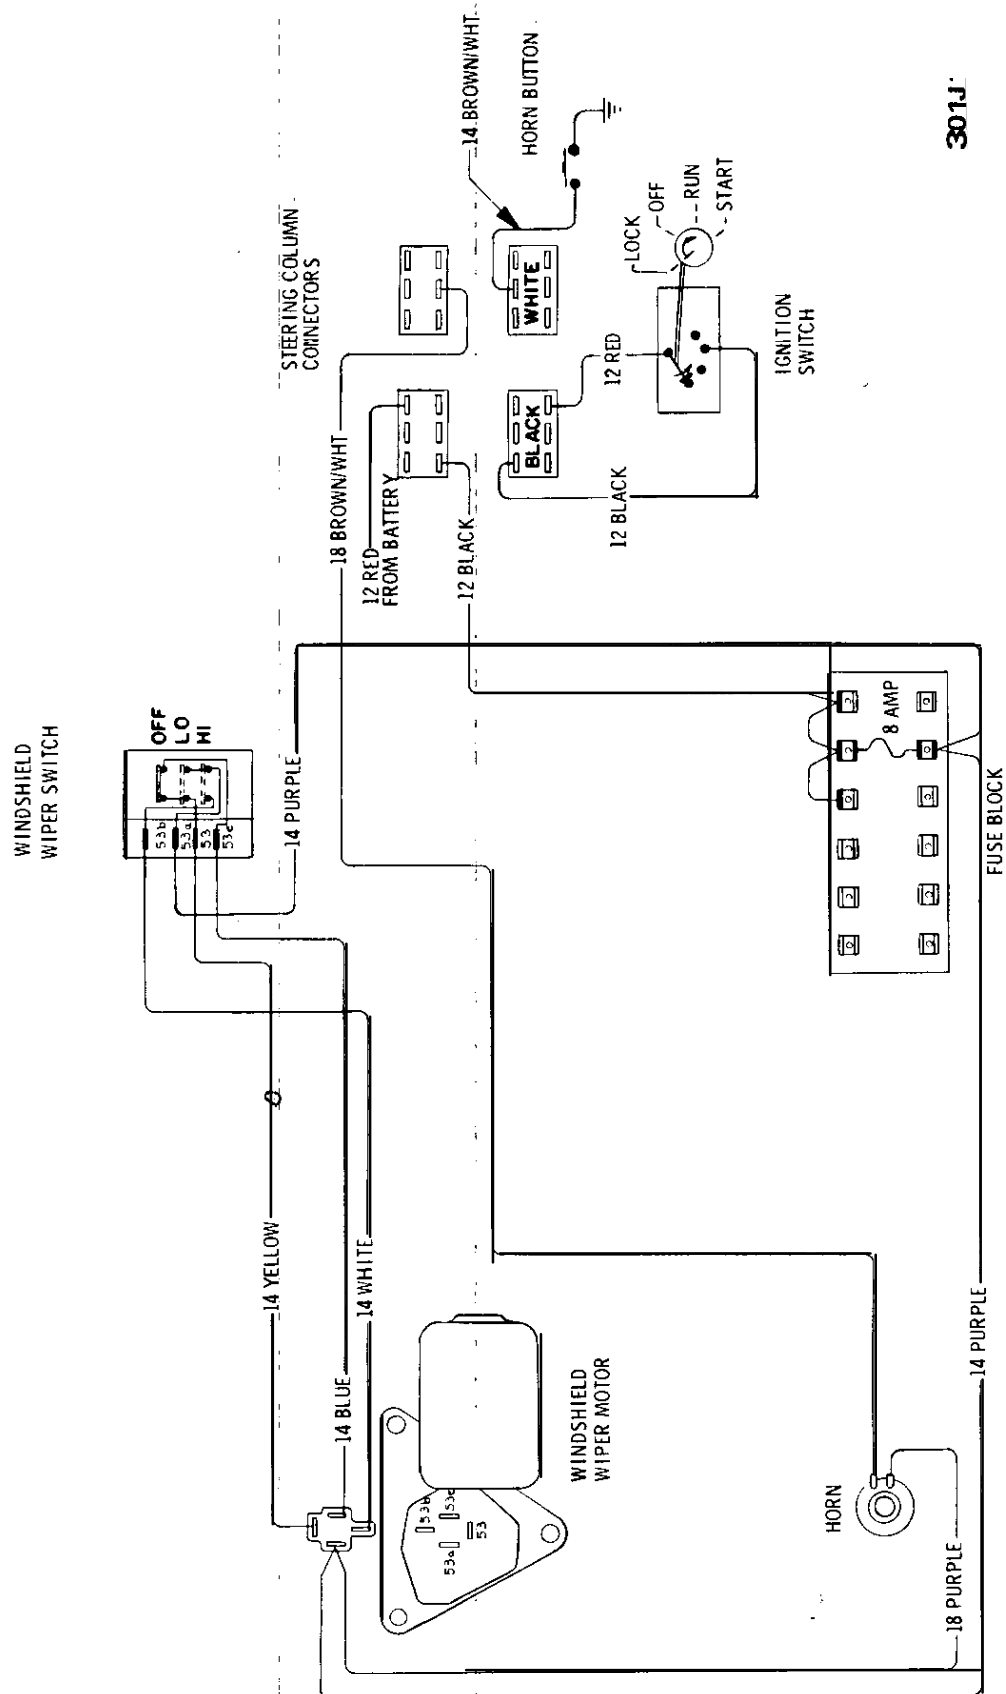

# WIRING DIAGRAMS

## CONTENTS

Subject	Page No.
<b>1973 WIRING DIAGRAMS:</b>	
Windshield Wiper and Horn - Opel 1900 •	
Manta .....	1 J-74
Windshield Wiper and Horn - Rallye .....	1 J-75
Windshield Wiper and Horn - GT .....	1 J-76
Turn Signal and Hazard Flasher •	
Opel 1900 • Manta .....	1 J-77
Turn Signal and Hazard Flasher - GT .....	1 J-78
Oil, Fuel, Temp, Tach, Stop and Brake	
Warning Light . GT .....	1 J-79
Blower Motor, Lighter and Backup Lights •	
Opel 1900 . Manta .....	1 J-80
Blower Motor and Lighter . GT .....	1 J-81
Indicator Lights and Gauges • Opel 1900 •	
Manta .....	1 J-82
Indicator Lights and Gauges . Rallye .....	1 J-83
Dome Light and Buzzer • Opel 1900 • Manta .....	1 J-84
Dome Light, Buzzer and Clock • GT .....	1 J-85
Headlamps • Opel 1900 .....	1 J-86
Headlamps . Manta .....	1 J-87
Headlamps and Fog Lights . Rallye .....	1 J-88
Headlamps, Parking, Tail and Instrument	
Panel Lighting . GT .....	1 J-89
Left Parking and Tail Lights • Opel 1900 •	
Manta .....	1 J-90
Right Parking and Tail Lights • Opel 1900 •	
M a n...t...a.....*	1 J-91
Starting, Ignition and Charging •	
Opel 1900 . Manta .....	1 J-92
Starting, Ignition and Charging • GT .....	1 J-93
Instrument Panel . GT .....	1 J-94
A/C Generator and Regulator • All Models .....	1 J-95
Seat Belt Warning System (Manual	
Transmission) • Opel 1909 • Manta .....	1 J-96
Seat Belt Warning System (Automatic	
Transmission) . Opel 1900 • Manta .....	1 J-97
Seat Belt Warning System (Manual	
Transmission) • GT .....	1 J-98

301J

Figure 1J-1 Windshield Wiper and Horn - Opel 1900 - Manta

301J3

Figure 1J-3 Windshield Wiper and Horn - GT

Figure 1 J-4 Turn Signal and Hazard Flasher . Opel 1900 . Manta

301J4

301J6

Figure 1J-6 Oil, Fuel, Temp. Tach, Stop and Brake Warning Light - GT