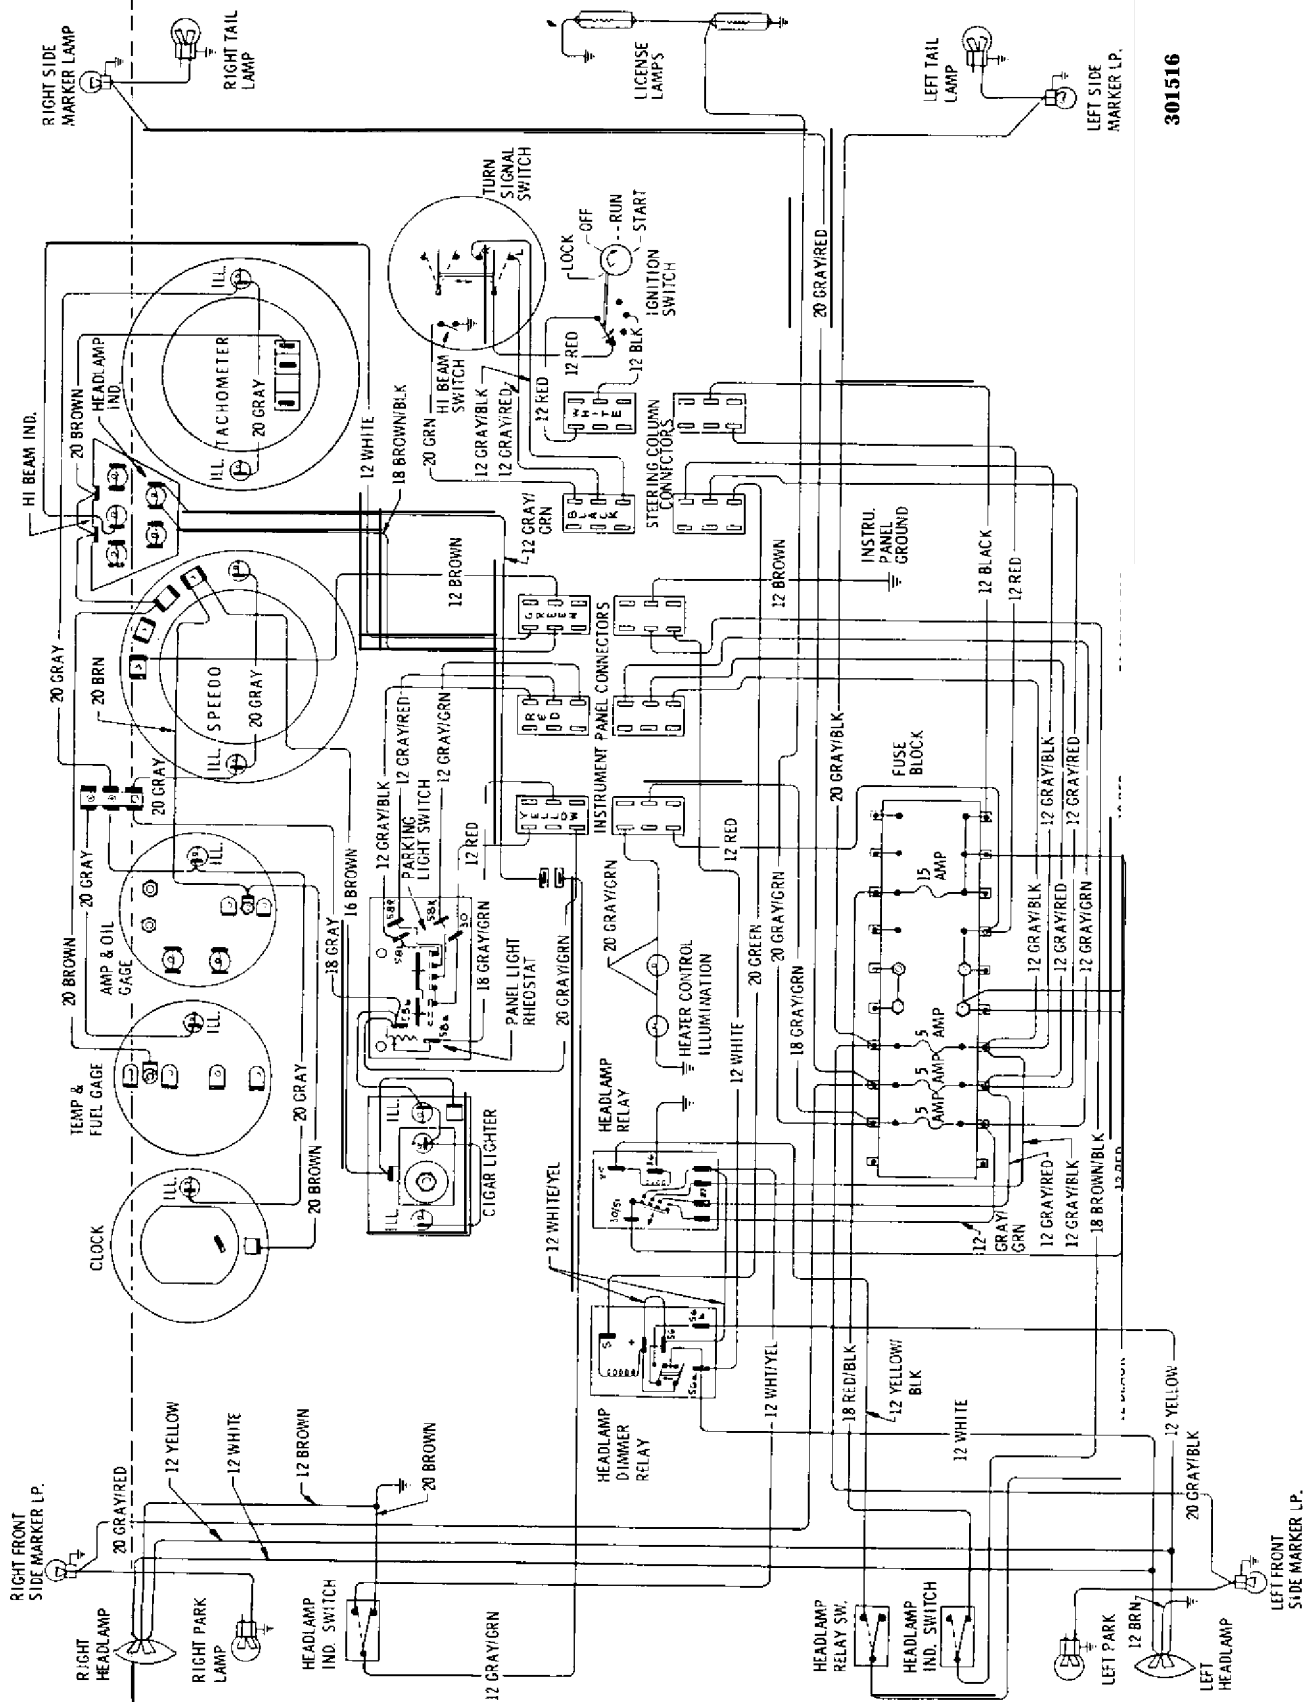

Figure 1J-15 Headlamp and Fog Lights - Rallye

301516