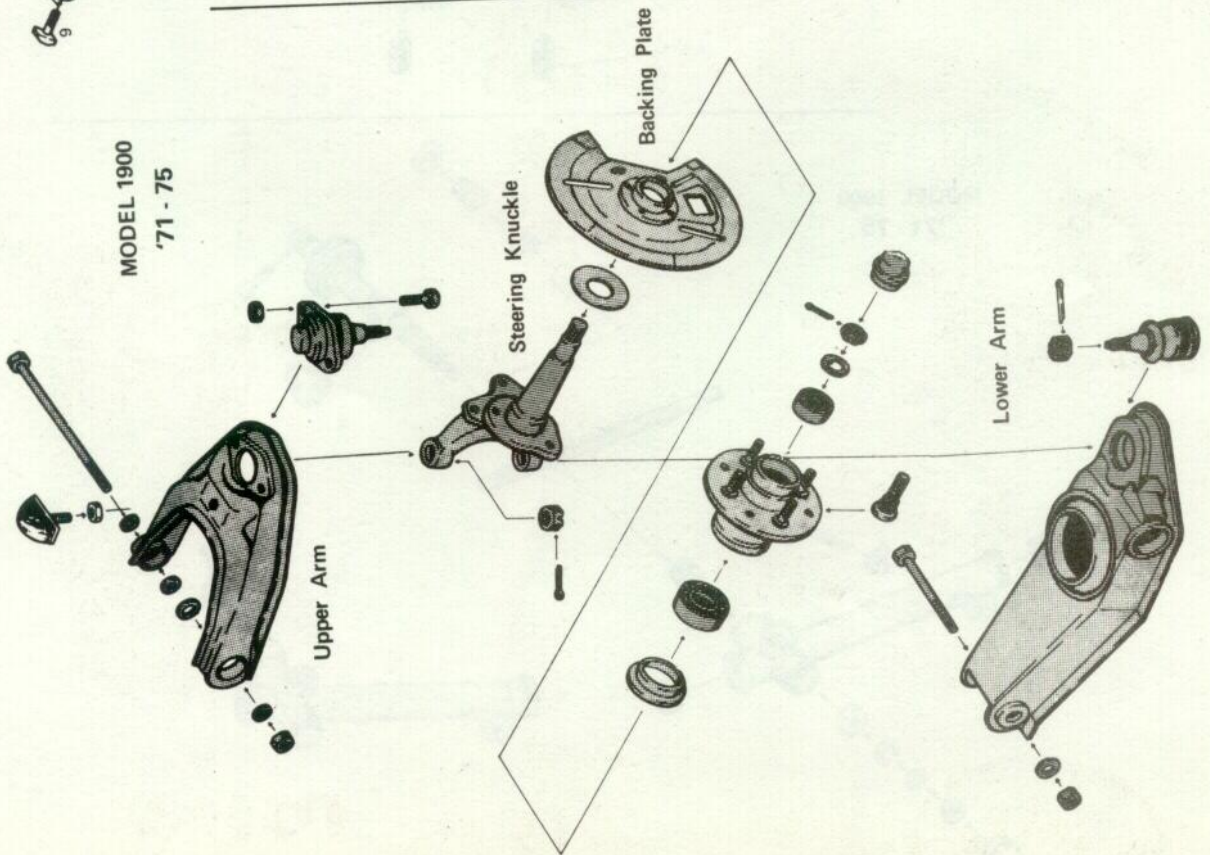

Con't FRONT SUSPENSION
EXCEPT ISUZU

MODEL 1900
'71 - 75