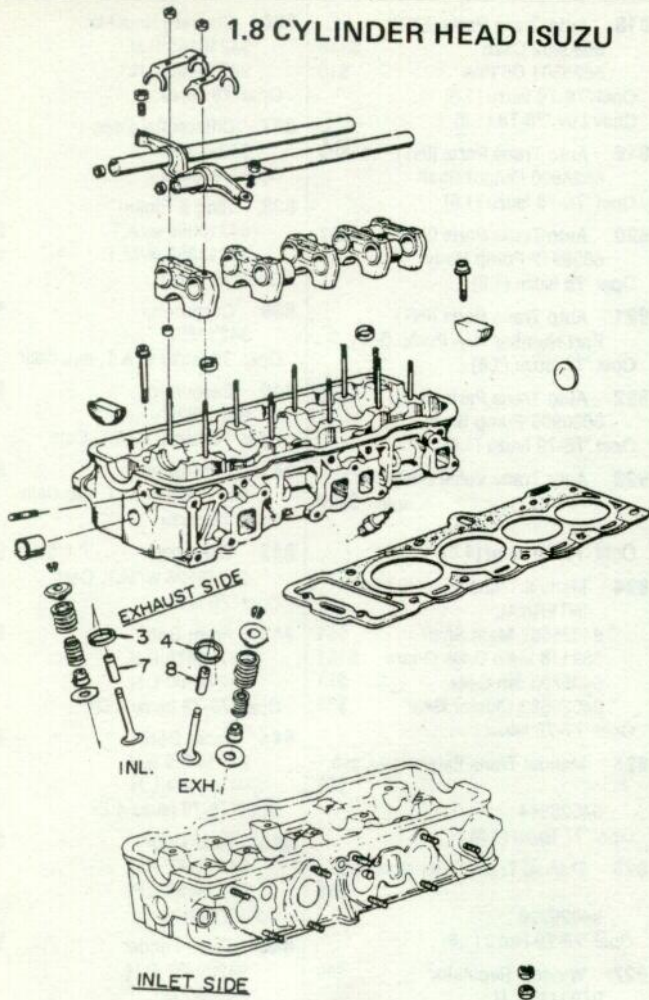

1.8 CYLINDER HEAD ISUZU