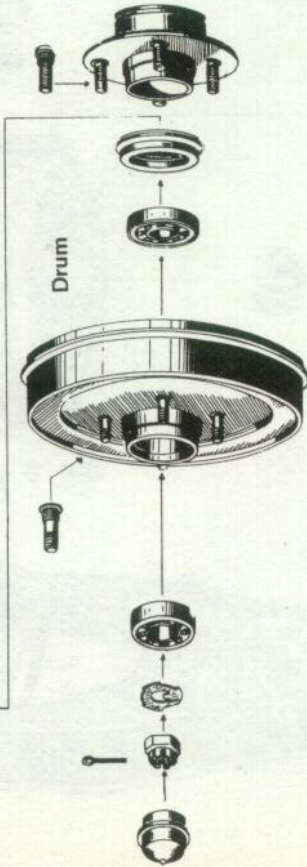

Intake Manifold
(Typical)

Exhaust Manifold
(Typical)

Intake Manifold

Exhaust Manifold

MODEL 1900
'71-75

FRONT SUSPENSION (TYPICAL) EXCEPT ISUZU

1966 - 67 Kadett

Con't FRONT SUSPENSION
EXCEPT ISUZU
'68 - 72 Kadett
'69 - 73 G.T.