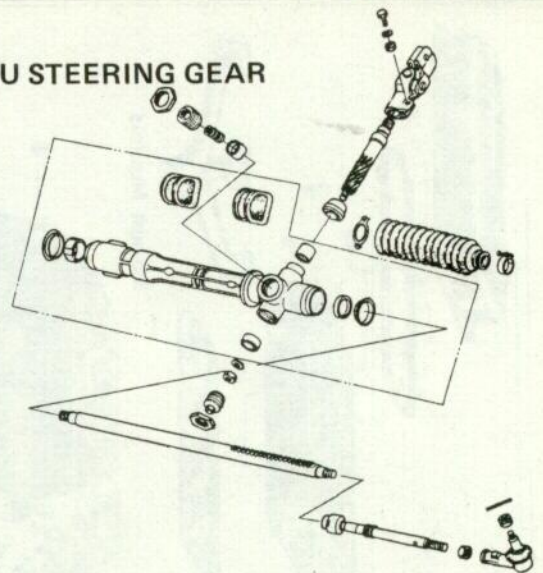

1.8 CYLINDER HEAD ISUZU

ISUZU FRONT SUSPENSION

ISUZU REAR SUSPENSION

ISUZU REAR AXLE

ISUZU STEERING GEAR

ENGINE
EXCEPT ISUZU

1.1 Litre
'68 - 72 Kadett
'69 - 73 G.T.

1.5 - 1.9 Litre
'68 - 72 Kadett