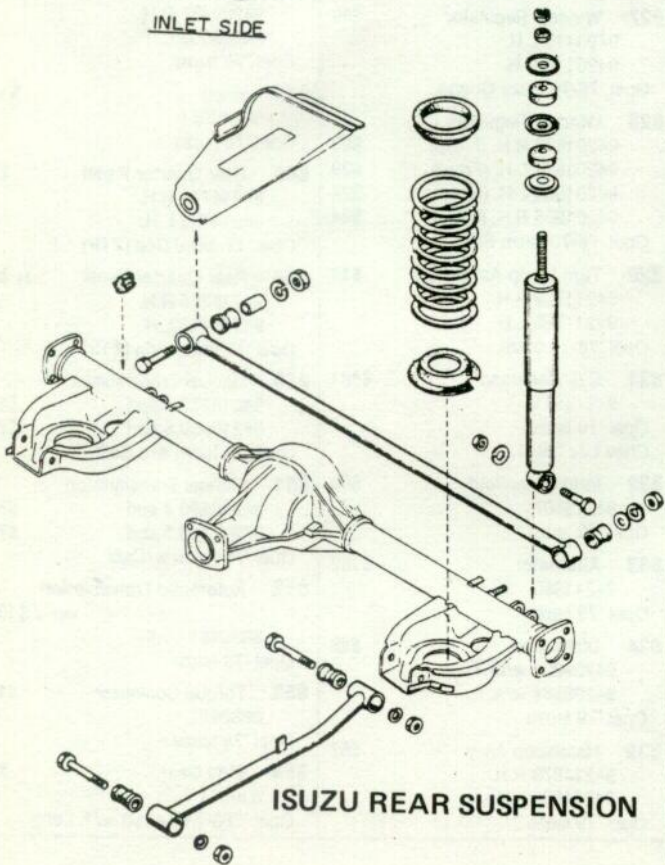

ISUZU REAR SUSPENSION