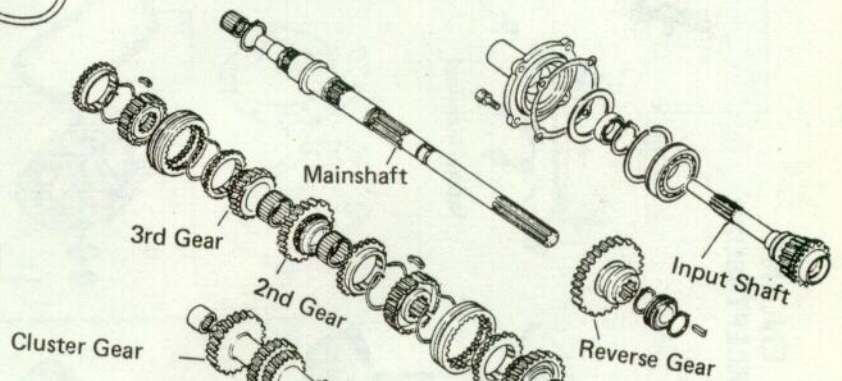

1.8 CYLINDER HEAD ISUZU

ISUZU FRONT SUSPENSION

ISUZU REAR SUSPENSION

ISUZU REAR AXLE

ISUZU STEERING GEAR

ENGINE
EXCEPT ISUZU

1.1 Litre
'68 - 72 Kadett
'69 - 73 G.T.

1.5 - 1.9 Litre
'68 - 72 Kadett