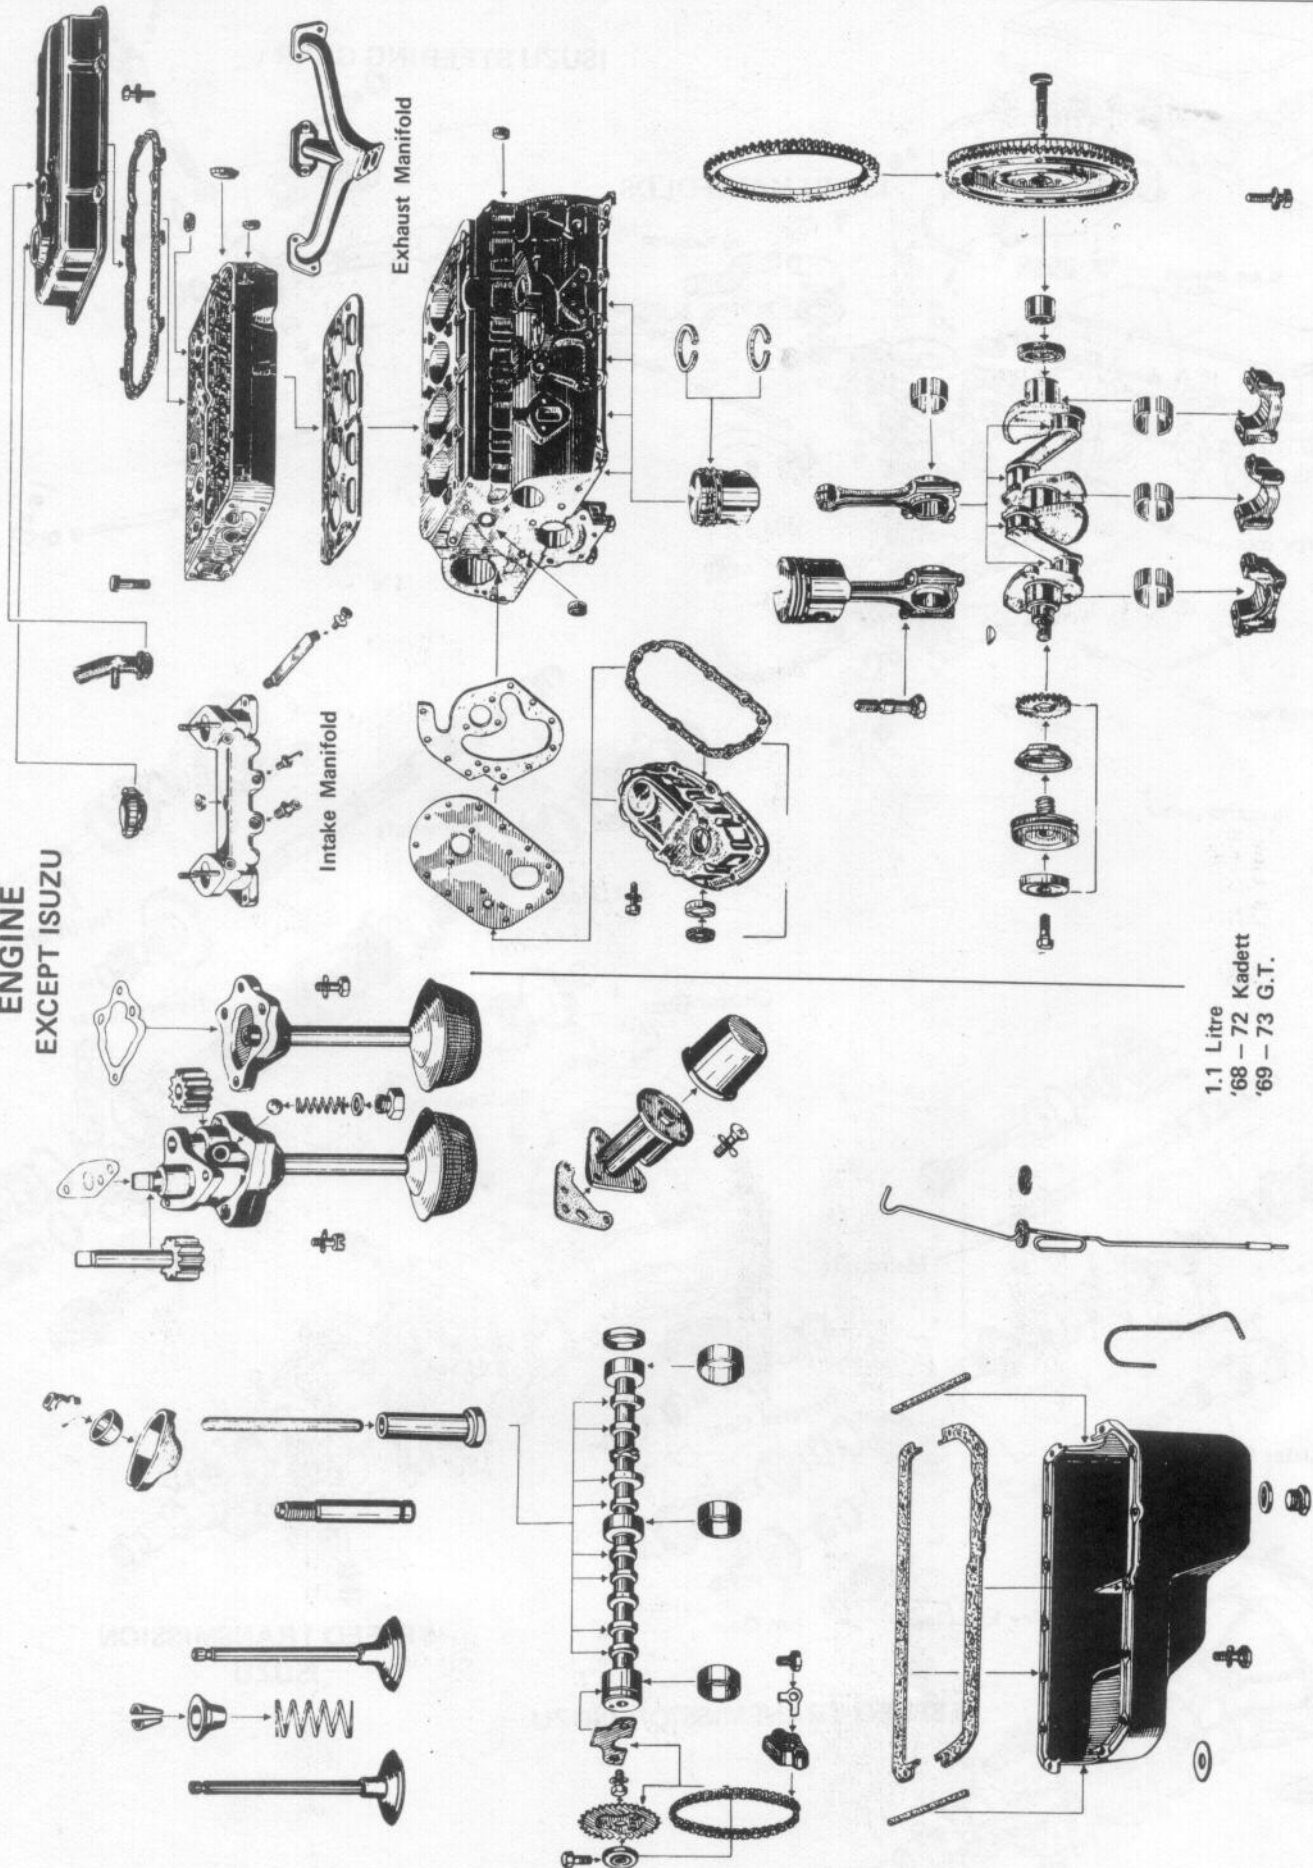

1.8 CYLINDER HEAD ISUZU

ISUZU FRONT SUSPENSION

ISUZU REAR SUSPENSION

ISUZU REAR AXLE

ISUZU STEERING GEAR

ENGINE
EXCEPT ISUZU

1.1 Litre
'68 - 72 Kadett
'69 - 73 G.T.

1.5 - 1.9 Litre
'68 - 72 Kadett