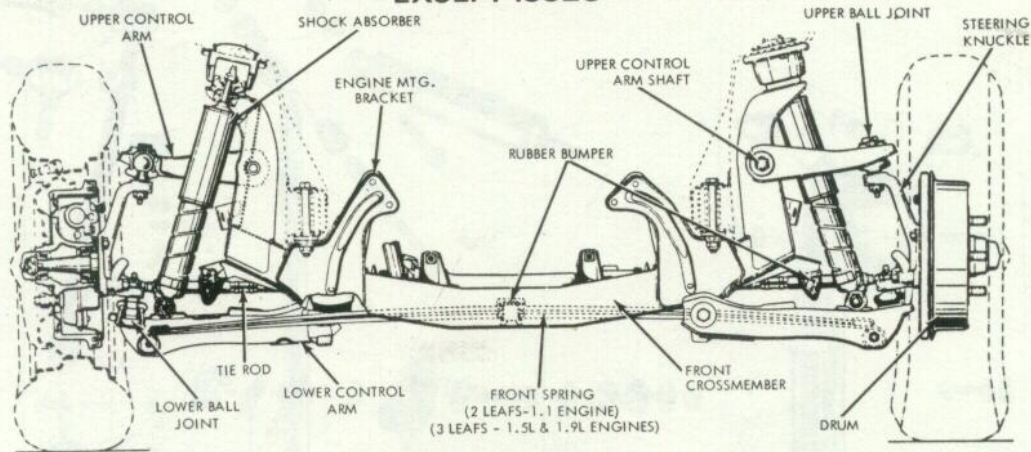

Intake Manifold
(Typical)

Exhaust Manifold
(Typical)

Intake Manifold

Exhaust Manifold

MODEL 1900
'71-75

FRONT SUSPENSION (TYPICAL) EXCEPT ISUZU

1966 - 67 Kadett

Con't FRONT SUSPENSION
EXCEPT ISUZU
'68 - 72 Kadett
'69 - 73 G.T.