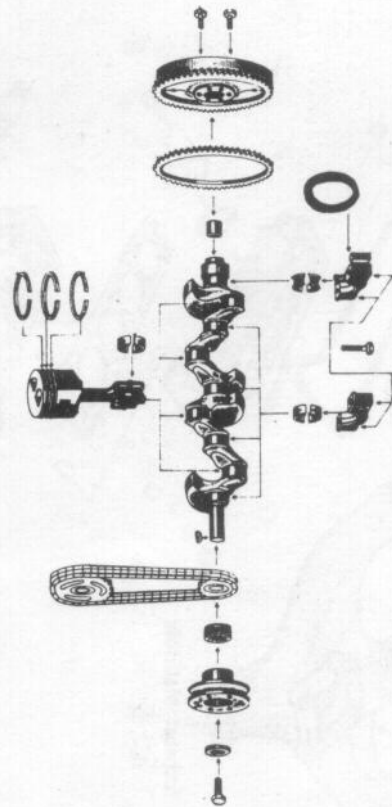

1.5 - 1.9 Litre
'68 - 72 Kadett

Exhaust Manifold
(Typical)