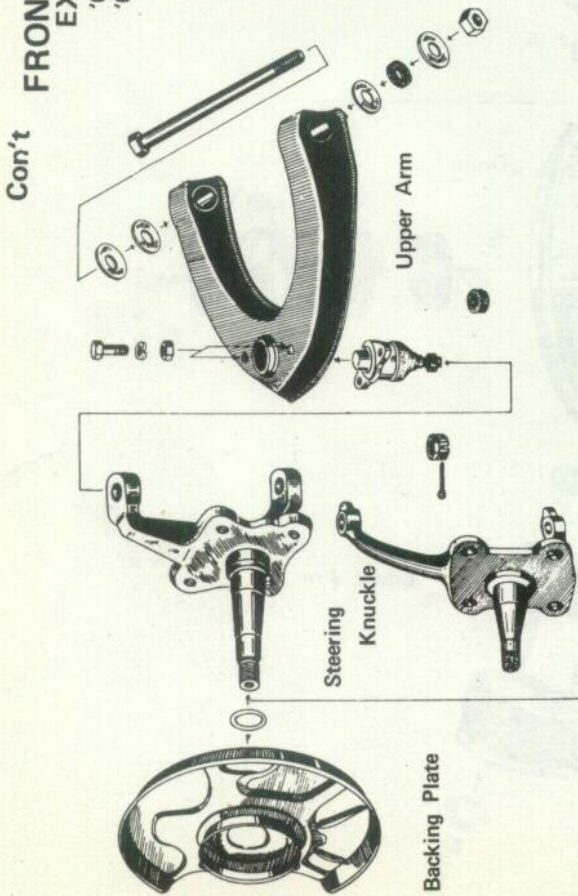

Intake Manifold
(Typical)

Exhaust Manifold
(Typical)

Intake Manifold

Exhaust Manifold

MODEL 1900
'71-75

FRONT SUSPENSION (TYPICAL) EXCEPT ISUZU

1966 - 67 Kadett

Con't FRONT SUSPENSION
EXCEPT ISUZU
'68 - 72 Kadett
'69 - 73 G.T.