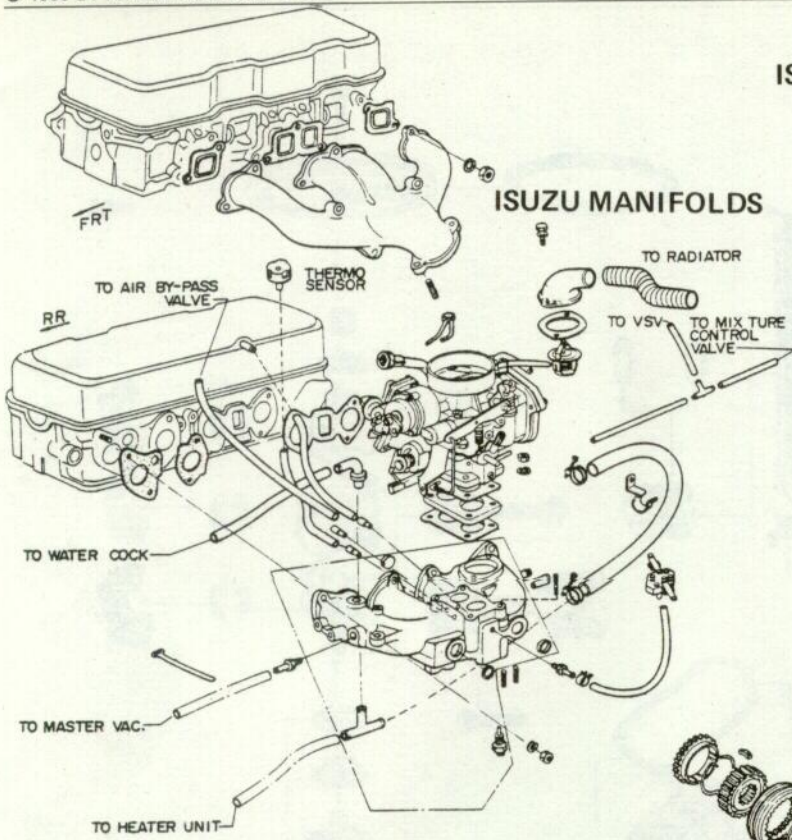

1.8 CYLINDER HEAD ISUZU

ISUZU FRONT SUSPENSION

ISUZU REAR SUSPENSION

ISUZU REAR AXLE

ISUZU STEERING GEAR

ENGINE
EXCEPT ISUZU

1.1 Litre
'68 - 72 Kadett
'69 - 73 G.T.

1.5 - 1.9 Litre
'68 - 72 Kadett