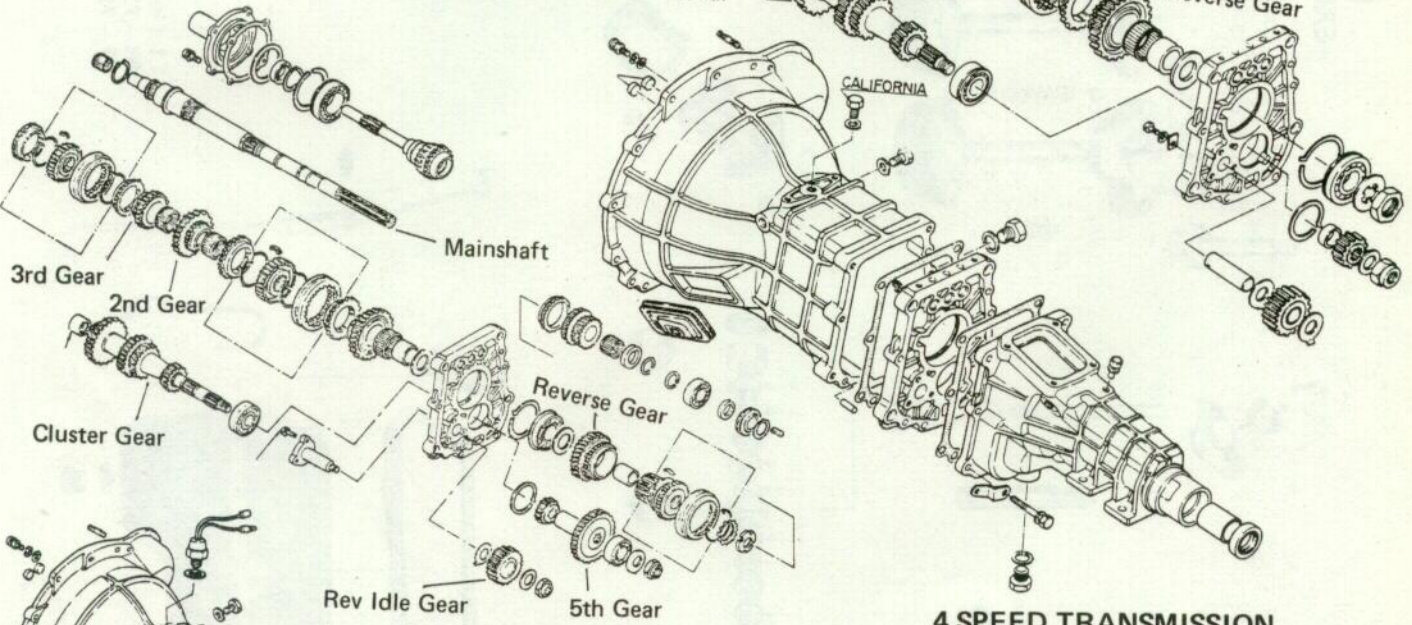

1.8 CYLINDER HEAD ISUZU

ISUZU FRONT SUSPENSION

ISUZU REAR SUSPENSION

ISUZU REAR AXLE

ISUZU STEERING GEAR

ENGINE
EXCEPT ISUZU

1.1 Litre
'68 - 72 Kadett
'69 - 73 G.T.

1.5 - 1.9 Litre
'68 - 72 Kadett