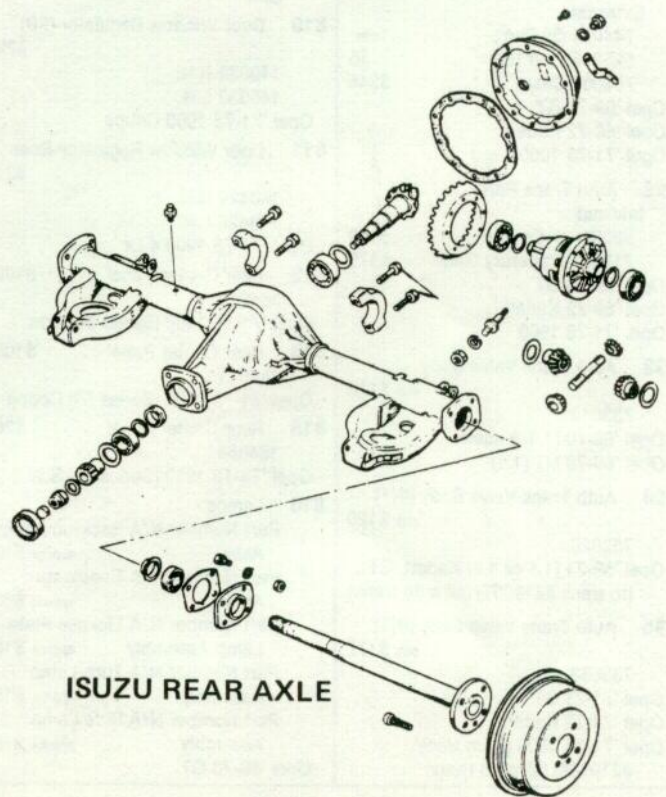

1.8 CYLINDER HEAD ISUZU

ISUZU FRONT SUSPENSION

ISUZU REAR SUSPENSION

ISUZU REAR AXLE

ISUZU STEERING GEAR

ENGINE
EXCEPT ISUZU

1.1 Litre
'68 - 72 Kadett
'69 - 73 G.T.

1.5 - 1.9 Litre
'68 - 72 Kadett