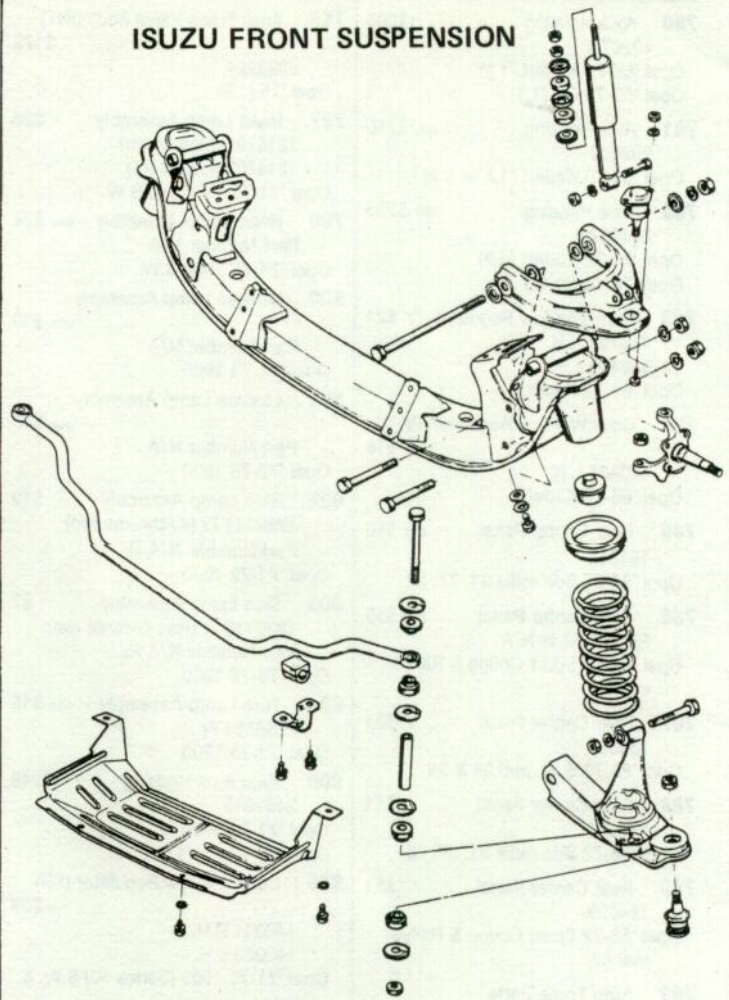

ISUZU FRONT SUSPENSION