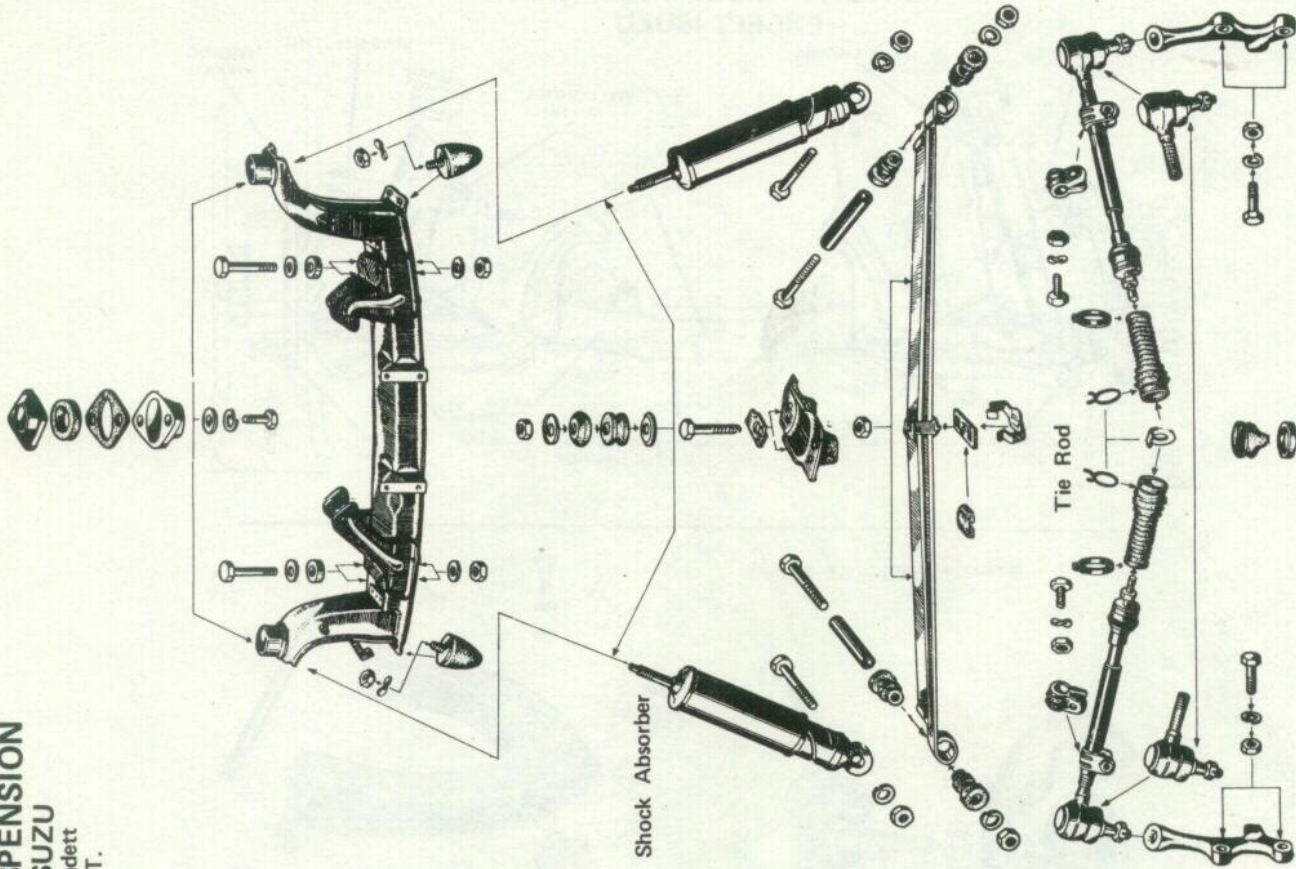

Intake Manifold
(Typical)

Exhaust Manifold
(Typical)

Intake Manifold

Exhaust Manifold

MODEL 1900
'71-75

FRONT SUSPENSION (TYPICAL) EXCEPT ISUZU

1966 - 67 Kadett

Con't FRONT SUSPENSION
EXCEPT ISUZU
'68 - 72 Kadett
'69 - 73 G.T.