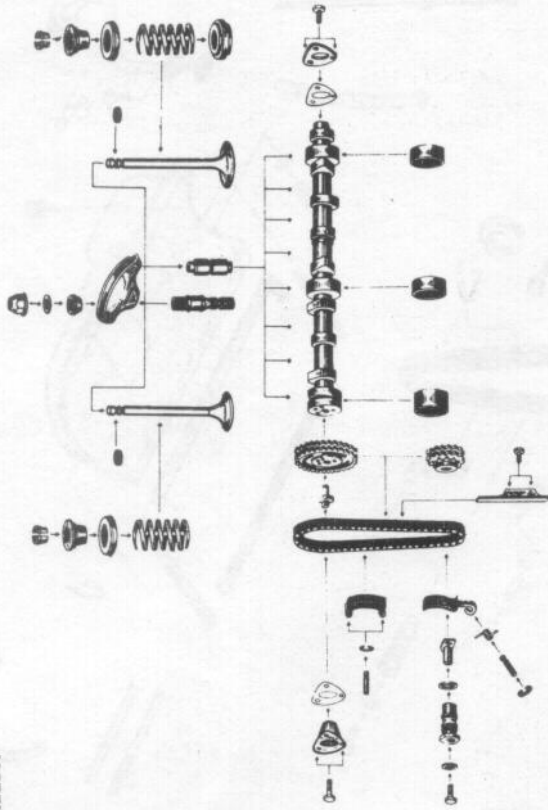

1.5 - 1.9 Litre
'68 - 72 Kadett